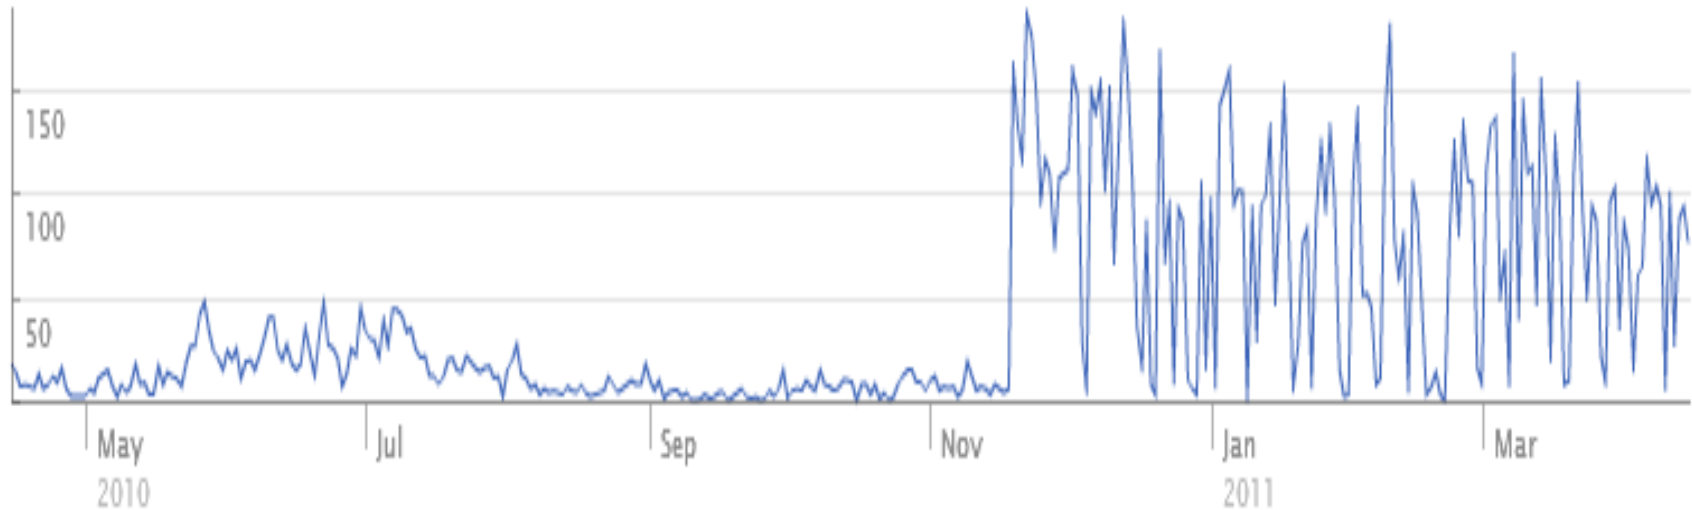

Here is our FACEBOOK PAGE

The screenshot shows a Windows Internet Explorer browser window with the address bar displaying <http://www.facebook.com/home.php?#!/pages/The-King-of-Green/97632690655>. The browser's address bar includes navigation buttons (back, forward, home, stop) and a search icon. Below the address bar is a toolbar with 'Favorites', 'Spirit of America Festival ...', 'Free Hotmail', and 'Get More Add-ons'. The main content area displays the Facebook page for 'The King of Green', a public figure from Lees Summit, Missouri. The page features a profile picture of a man and a woman, a cover photo, and a wall with posts. A post from 'The King of Green' is visible, dated 2 hours ago, with the text: 'One year later from the BP Deepwater Horizon disaster...what has changed??? Please remember the 11 that lost their lives and the millions that had their changed... KOG'. Below this post is a link to 'BP Gulf Oil Spill Cheat Sheet: A Timeline of Unfortunate Events' from www.treehugger.com. The page also shows '911 people like this' and a 'Like' button. The browser's taskbar at the bottom shows several open applications: 'Inbox - Microsoft ...', 'RE: Gary Walker Fa...', 'The King of Green ...', and 'Microsoft PowerP...'. The system tray on the right shows the time as 10:26 AM and various system icons.

New Weekly Active Users 4/15/10 to 4/15/11

Daily Active Users Weekly Active Users Monthly Active Users

New Monthly Active Users 4/15/10 to 4/15/11

New Daily Active Users Posting to the Website 4/15/10 to 4/15/11