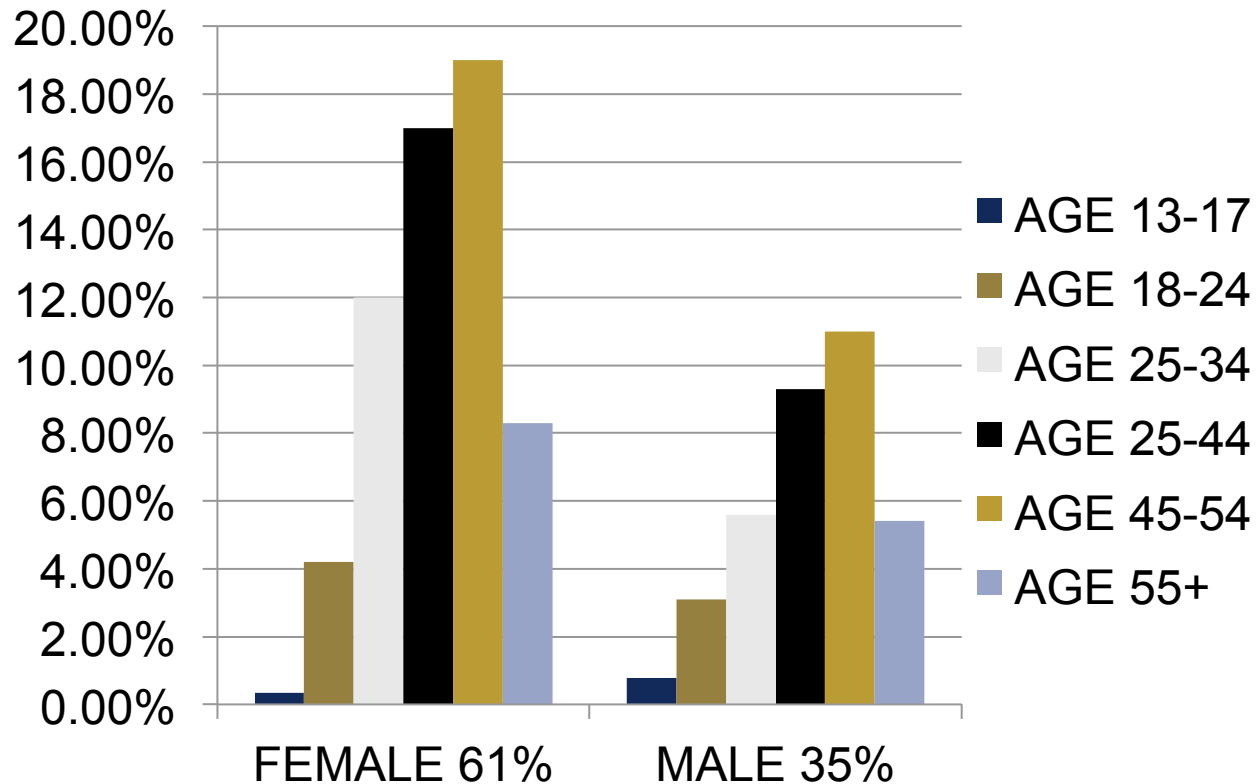

FRIENDS DEMOGRAPHICS: Based on Gender and Age

4/15/10 to 4/15/11