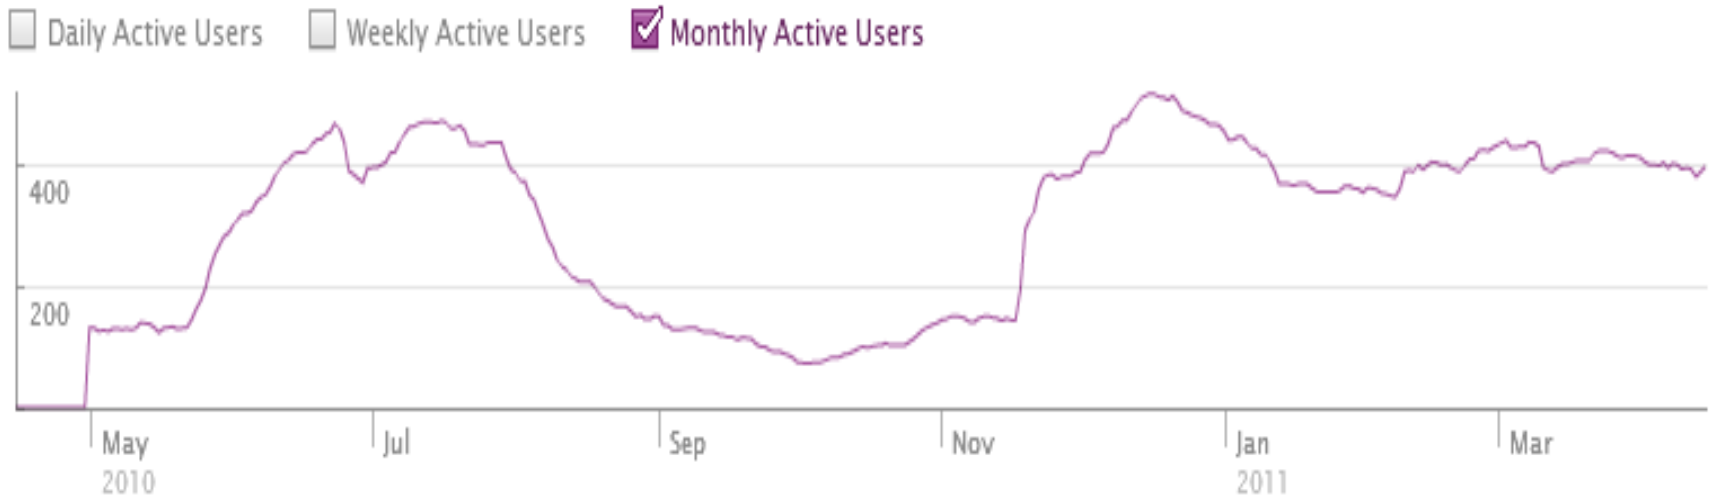

Here is our FACEBOOK PAGE

The screenshot shows a Windows Internet Explorer browser window with the address bar displaying <http://www.facebook.com/home.php?#!/pages/The-King-of-Green/97632690655>. The browser's address bar includes navigation buttons (back, forward, home, stop) and a search icon. Below the address bar is a toolbar with 'Favorites', 'Spirit of America Festival ...', 'Free Hotmail', and 'Get More Add-ons'. The main content area displays the Facebook page for 'The King of Green', a public figure from Lees Summit, Missouri. The page features a profile picture of a man and a woman, a cover photo, and a wall with posts. A post from 'The King of Green' is visible, dated 2 hours ago, with the text: 'One year later from the BP Deepwater Horizon disaster...what has changed??? Please remember the 11 that lost their lives and the millions that had their changed... KOG'. Below this post is a link to 'BP Gulf Oil Spill Cheat Sheet: A Timeline of Unfortunate Events' from www.treehugger.com. The page also shows '911 people like this' and a 'Like' button. The browser's taskbar at the bottom shows several open applications: 'Inbox - Microsoft ...', 'RE: Gary Walker Fa...', 'The King of Green ...', and 'Microsoft PowerP...'. The system tray on the right shows the time as 10:26 AM and various system icons.

U.S. Department of Energy — 12th Annual Small Business Conference & Expo
May 10-12, 2011 - Kansas City, MO

New Daily Active Users 4/15/10 to 4/15/11

Daily Active Users Weekly Active Users Monthly Active Users

New Weekly Active Users 4/15/10 to 4/15/11

Daily Active Users Weekly Active Users Monthly Active Users

New Monthly Active Users 4/15/10 to 4/15/11

New Daily Active Users Posting to the Website 4/15/10 to 4/15/11