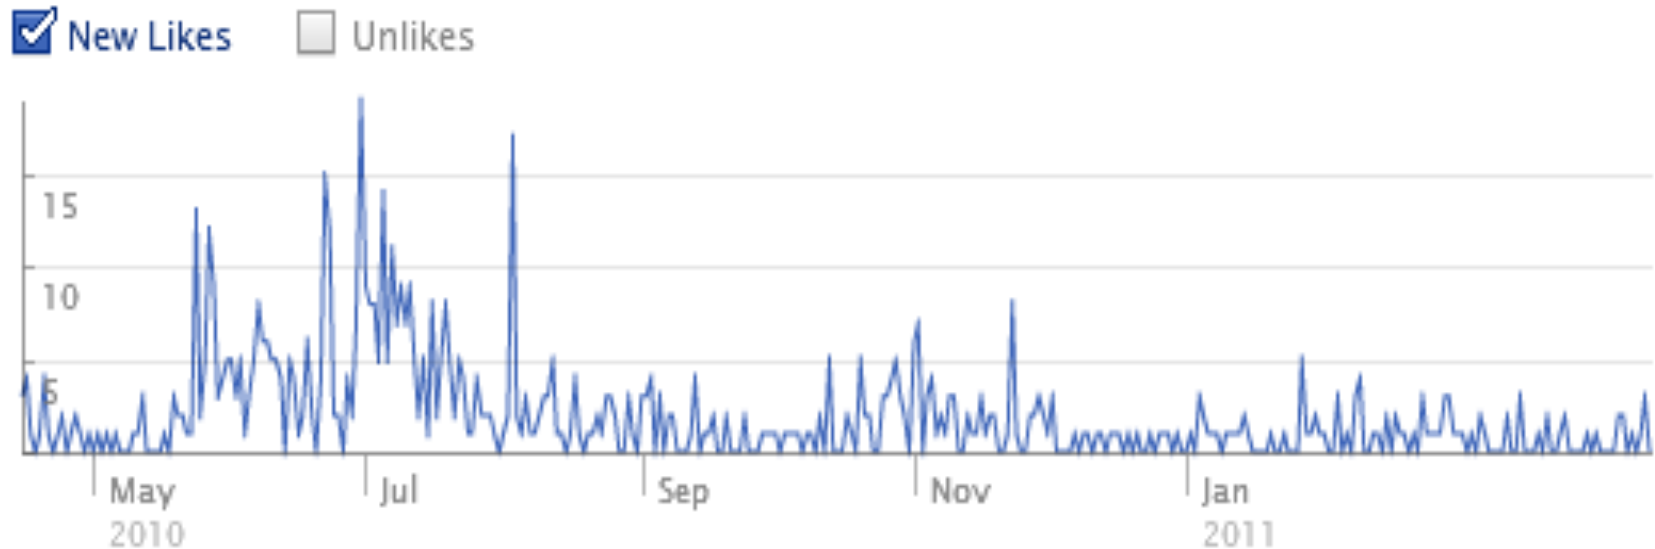

New Daily Likes from 4/15/10 to 4/15/11