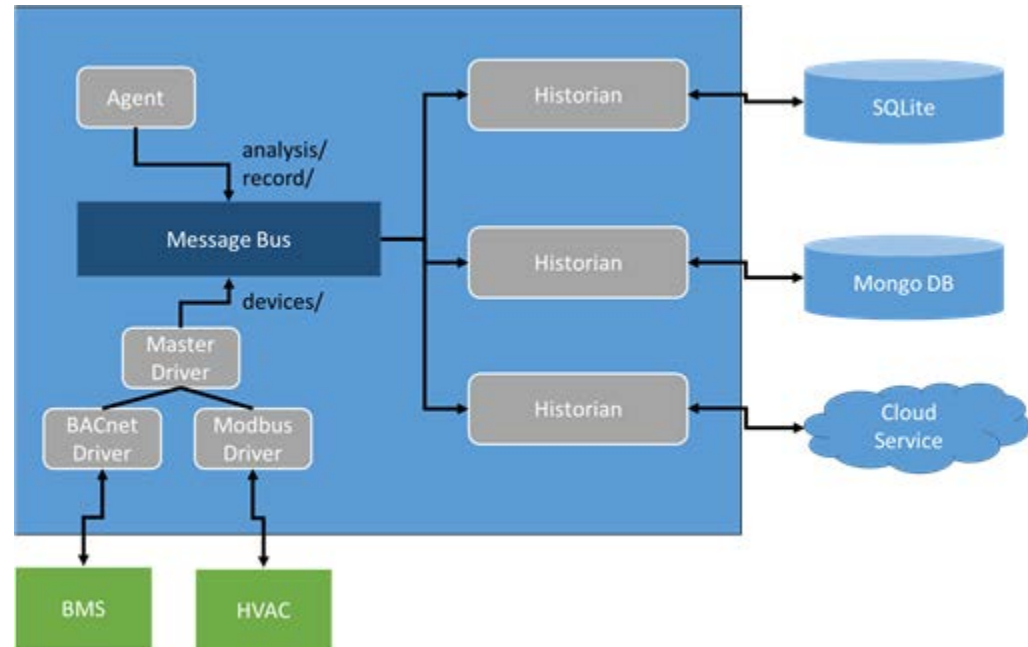

**Pacific Northwest**  
NATIONAL LABORATORY

*Proudly Operated by **Battelle** Since 1965*

# VOLTRON™ Historians

KYLE MONSON AND JEREME HAACK

Pacific Northwest National Laboratory

VOLTRON 2017

# Historian Data and Execution Flow