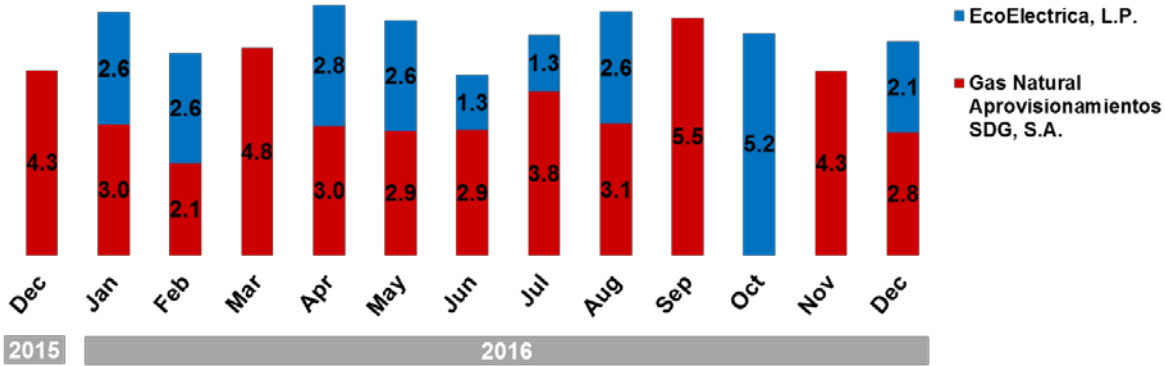

LNG Import Volume by Company, Puerto Rico (Bcf)

LNG Vessel Exports and Re-Exports by Month (Bcf)