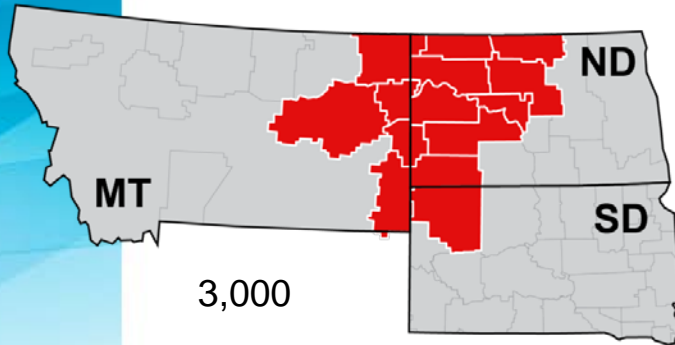

**BASIN ELECTRIC
POWER COOPERATIVE**

A Touchstone Energy® Cooperative 

Mike Eggl

August 8, 2014

Mountrail Williams

Actual

Total BEPC Williston Basin Load Growth

Load Serving Capability Williston Basin Pocket