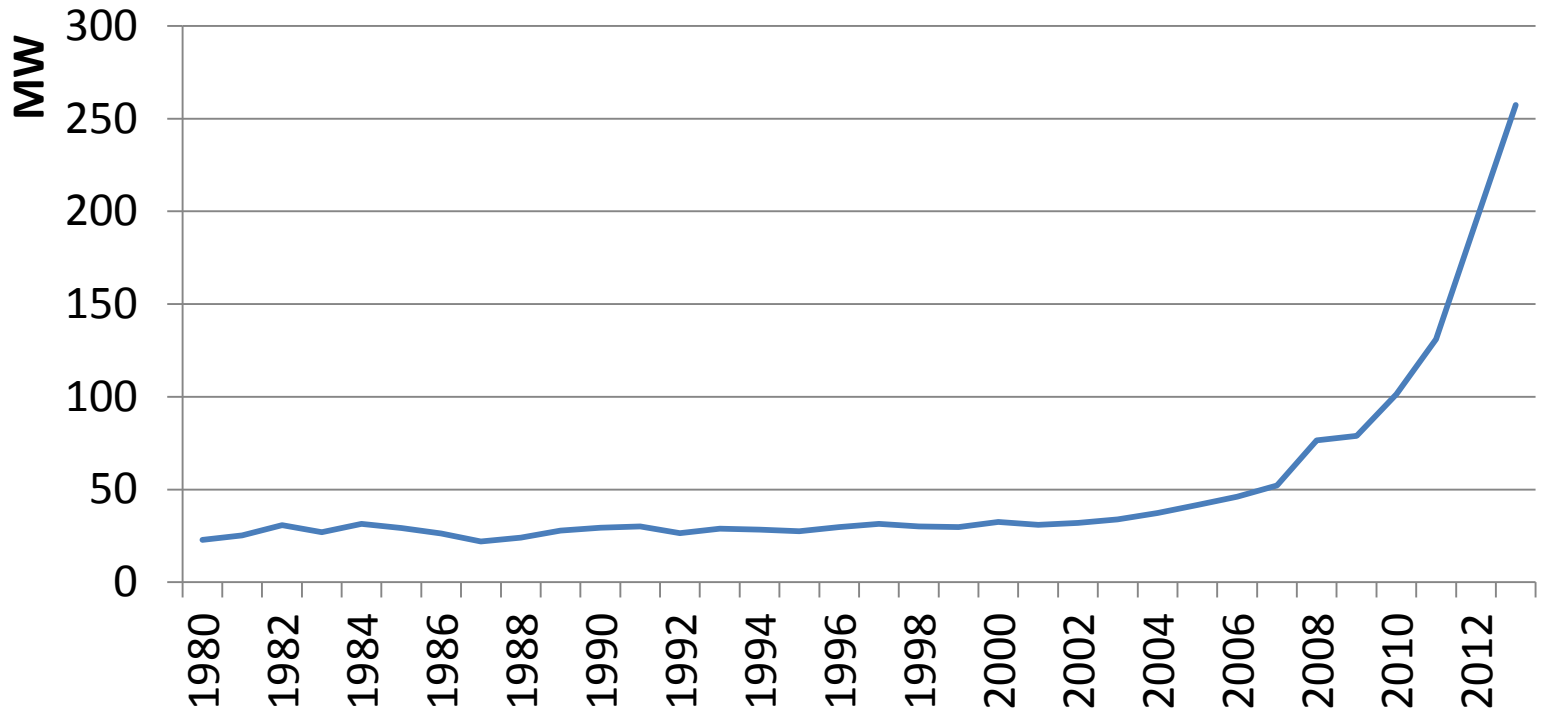

**BASIN ELECTRIC
POWER COOPERATIVE**

A Touchstone Energy® Cooperative 

Mike Eggl

August 8, 2014

Mountrail Williams

Actual

Total BEPC Williston Basin Load Growth

Load Serving Capability Williston Basin Pocket