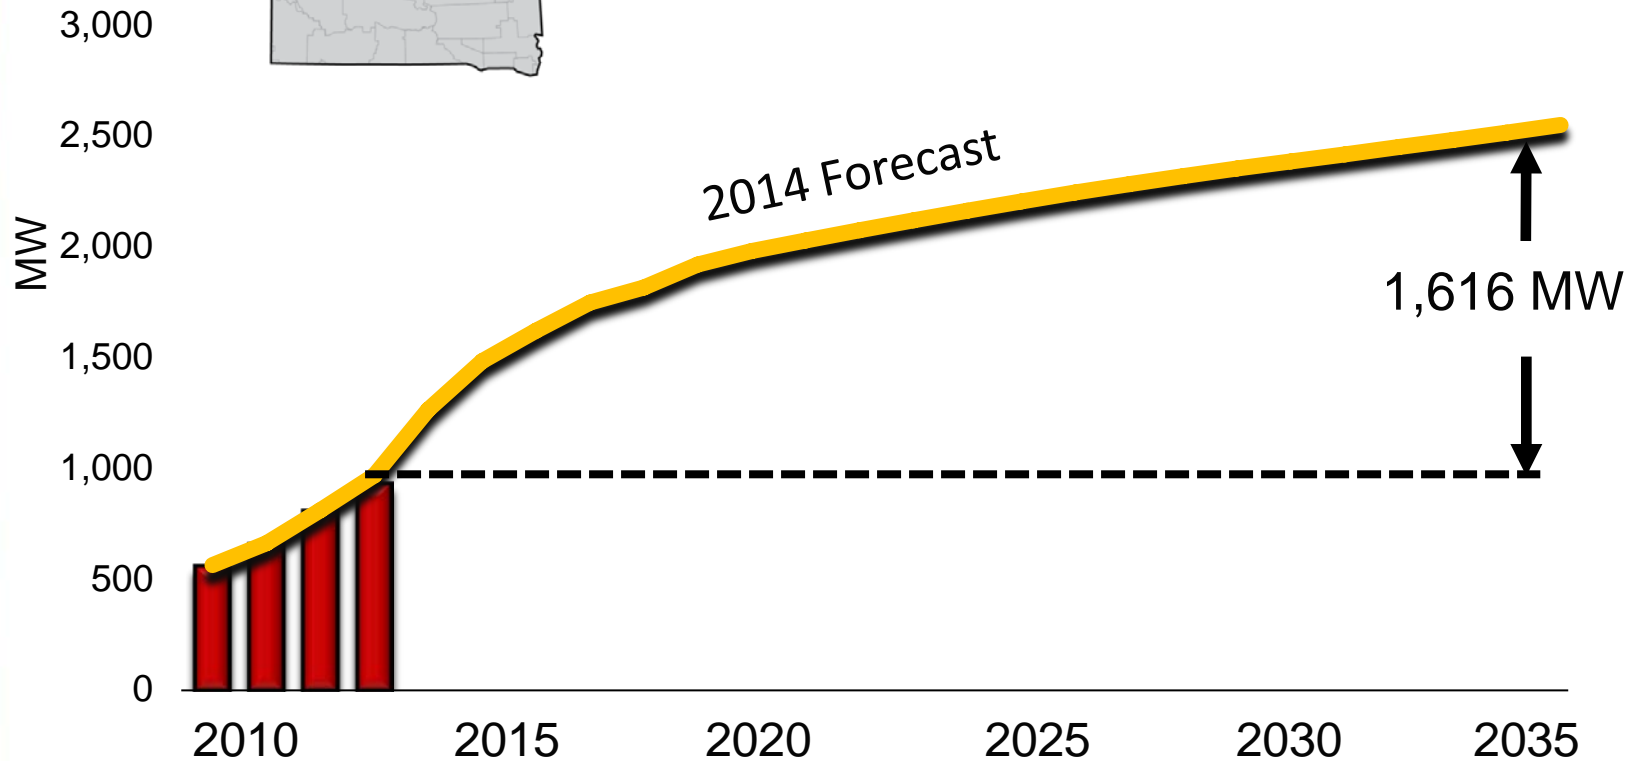

**BASIN ELECTRIC
POWER COOPERATIVE**

A Touchstone Energy® Cooperative 

Mike Eggl

August 8, 2014

Mountrail Williams

Actual

Total BEPC Williston Basin Load Growth

Load Serving Capability Williston Basin Pocket