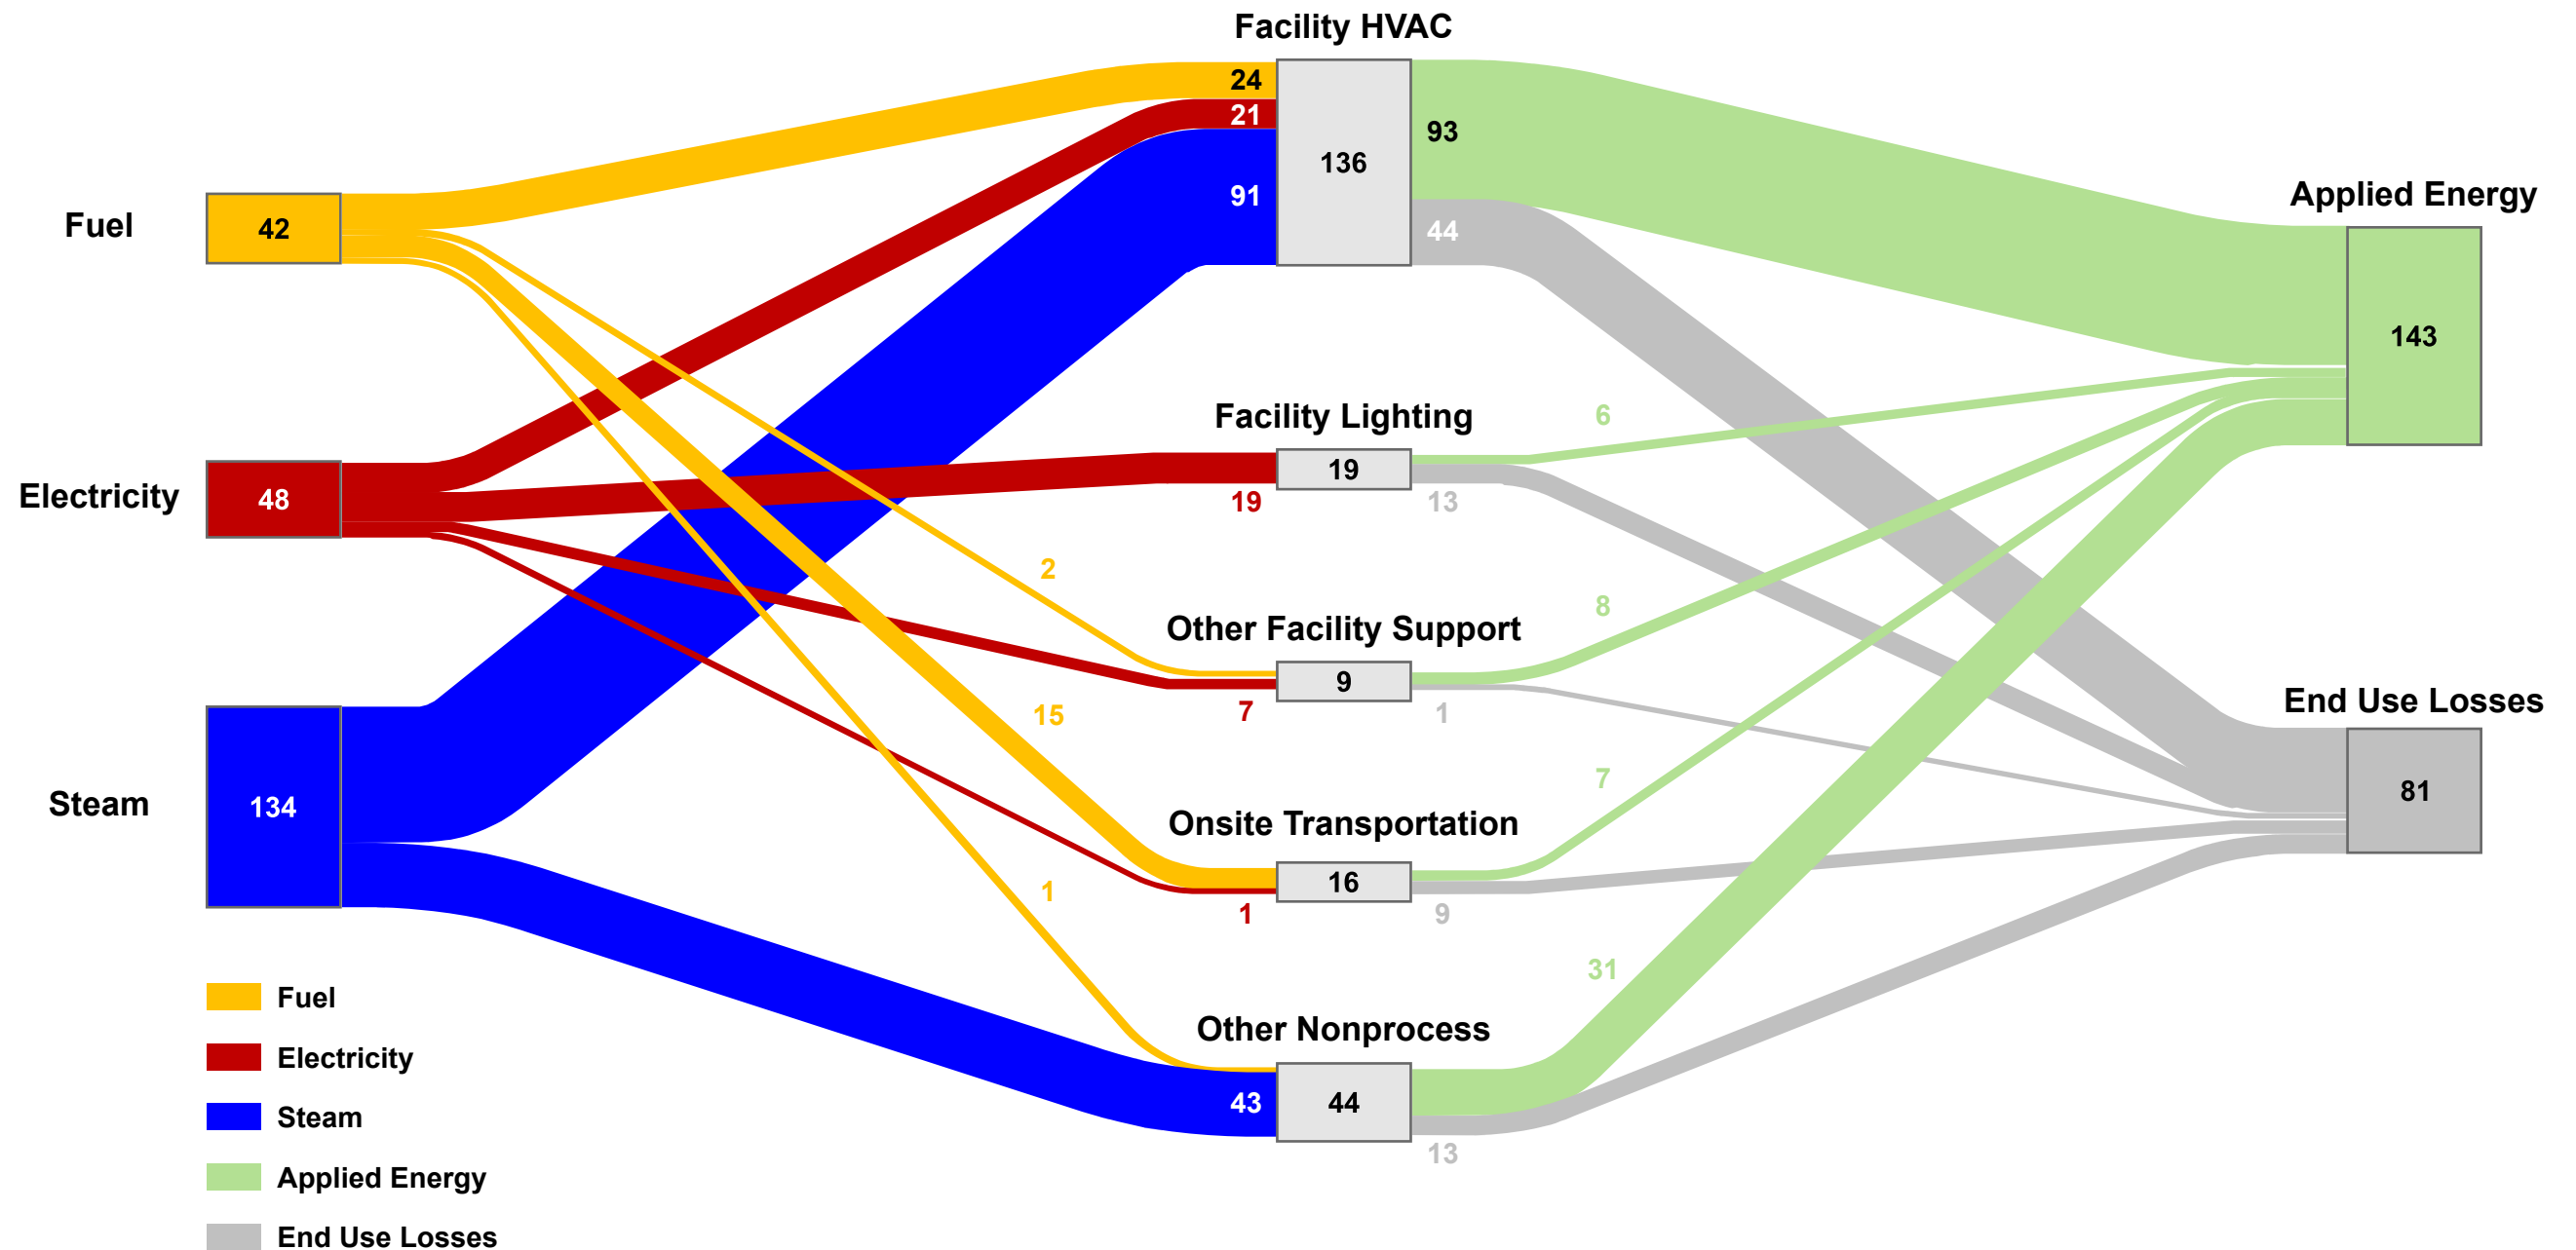

Forest Products (NAICS 321, 322) Energy Consumption and Loss (TBtu), 2018

Forest Products (NAICS 321, 322) Onsite Generation (TBtu), 2018

Values rounded to the nearest whole number

Forest Products (NAICS 321, 322) Process Energy (TBtu), 2018

Values rounded to nearest whole number

Forest Products (NAICS 321, 322) Nonprocess Energy (TBtu), 2018

Values rounded to the nearest whole number