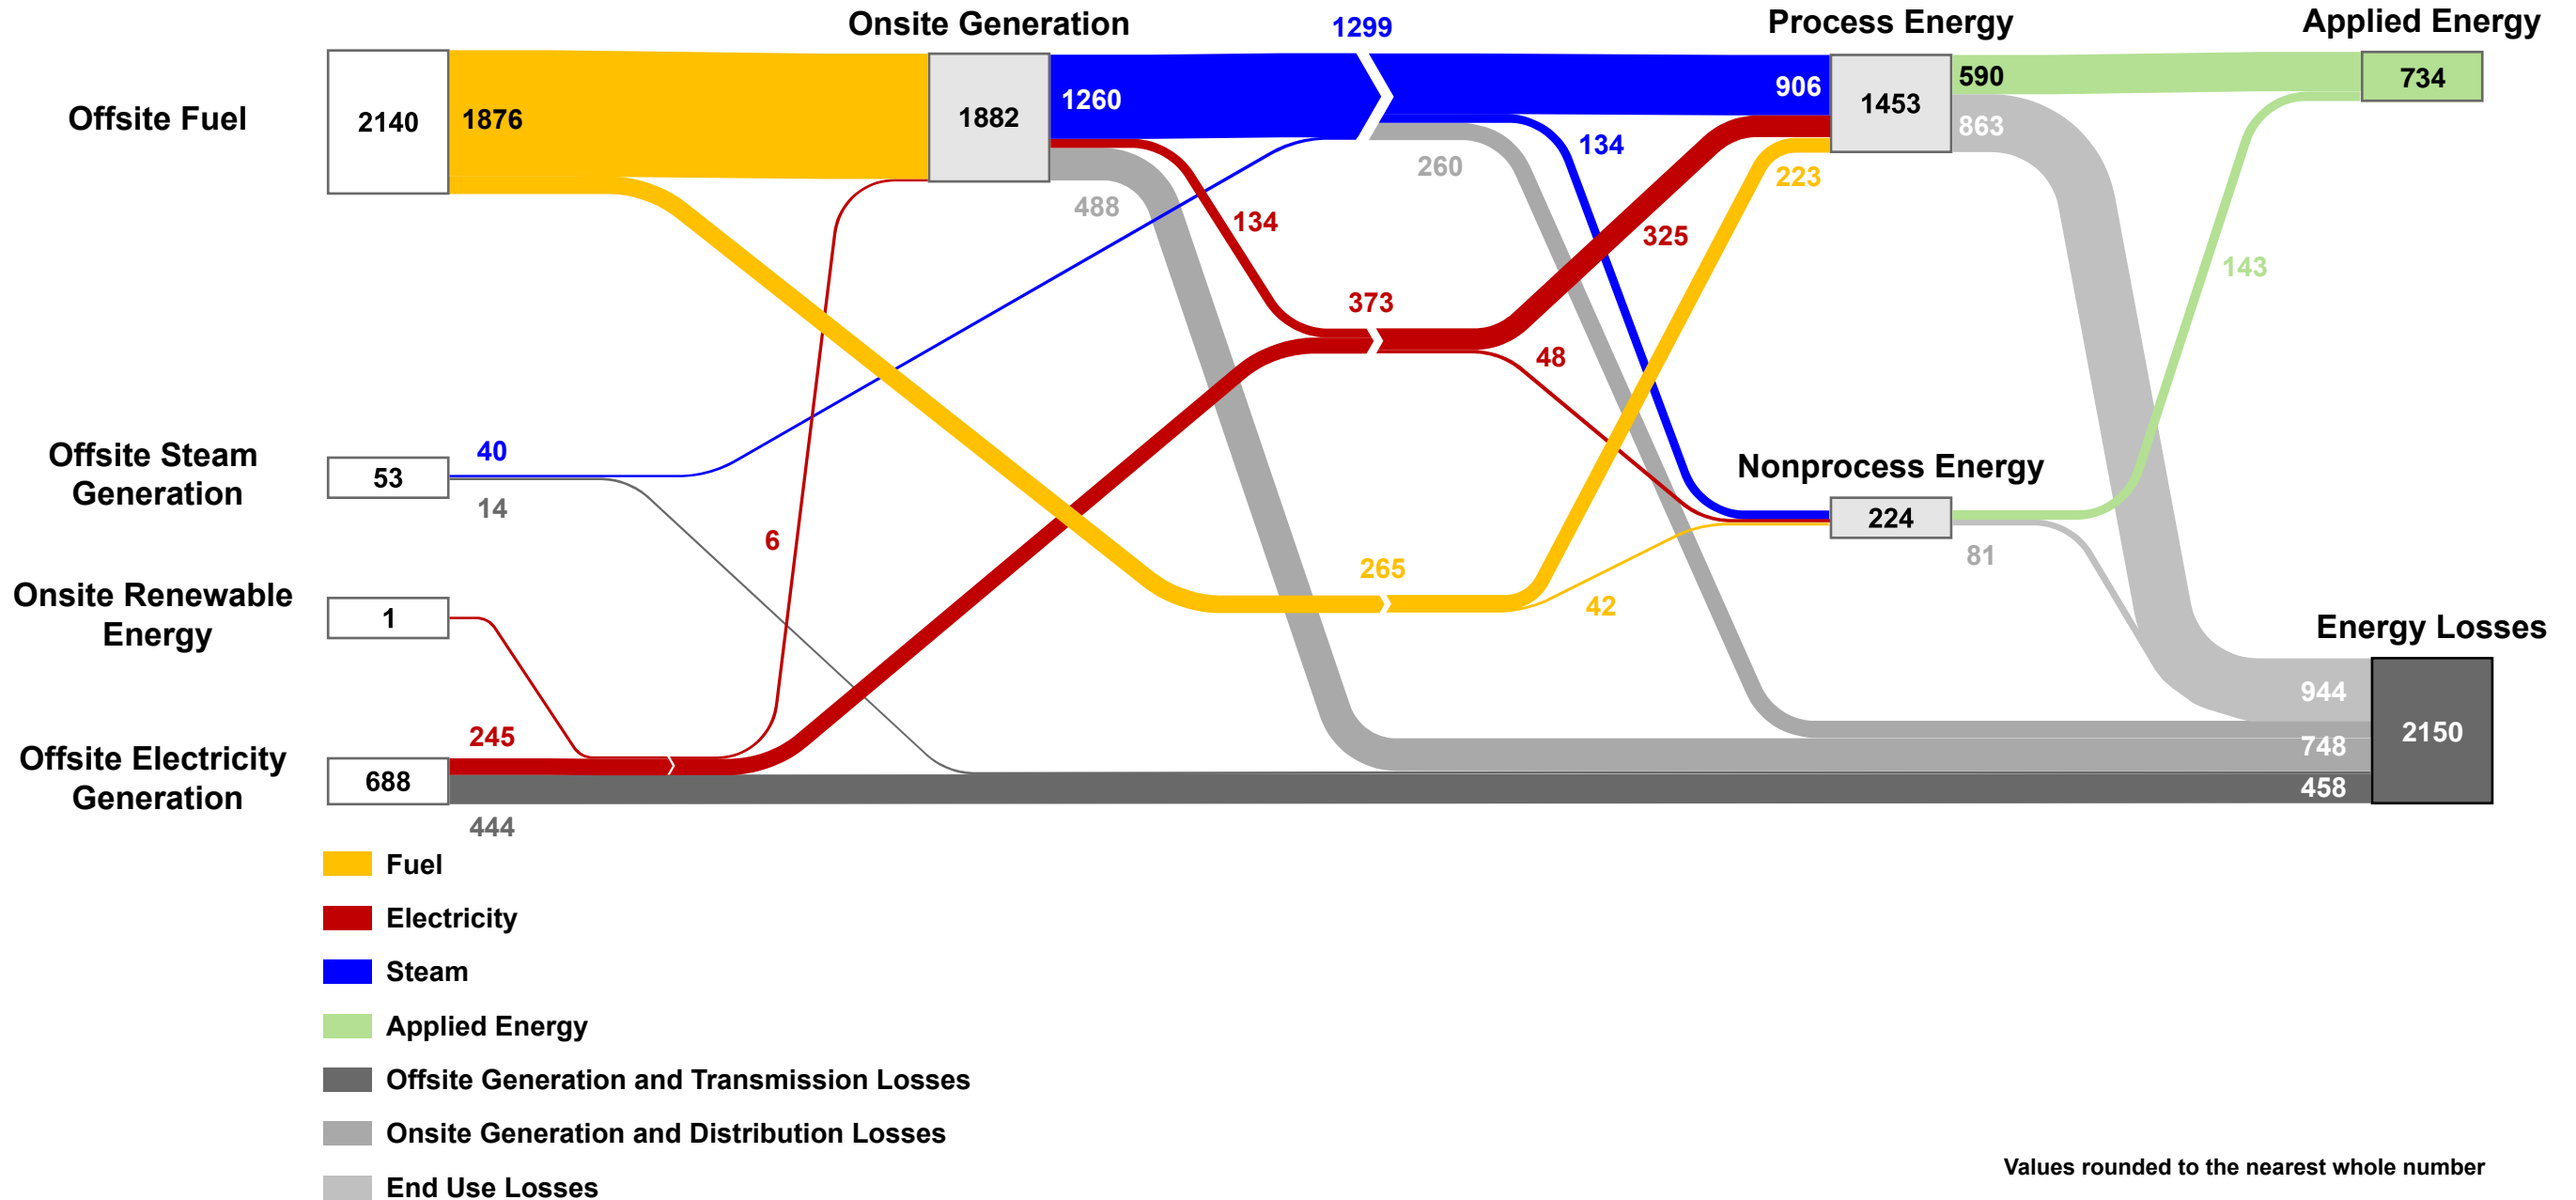

Forest Products (NAICS 321, 322) Energy Consumption and Loss (TBtu), 2018

Forest Products (NAICS 321, 322) Onsite Generation (TBtu), 2018

Values rounded to the nearest whole number

Forest Products (NAICS 321, 322) Process Energy (TBtu), 2018

Values rounded to nearest whole number

Forest Products (NAICS 321, 322) Nonprocess Energy (TBtu), 2018

Values rounded to the nearest whole number