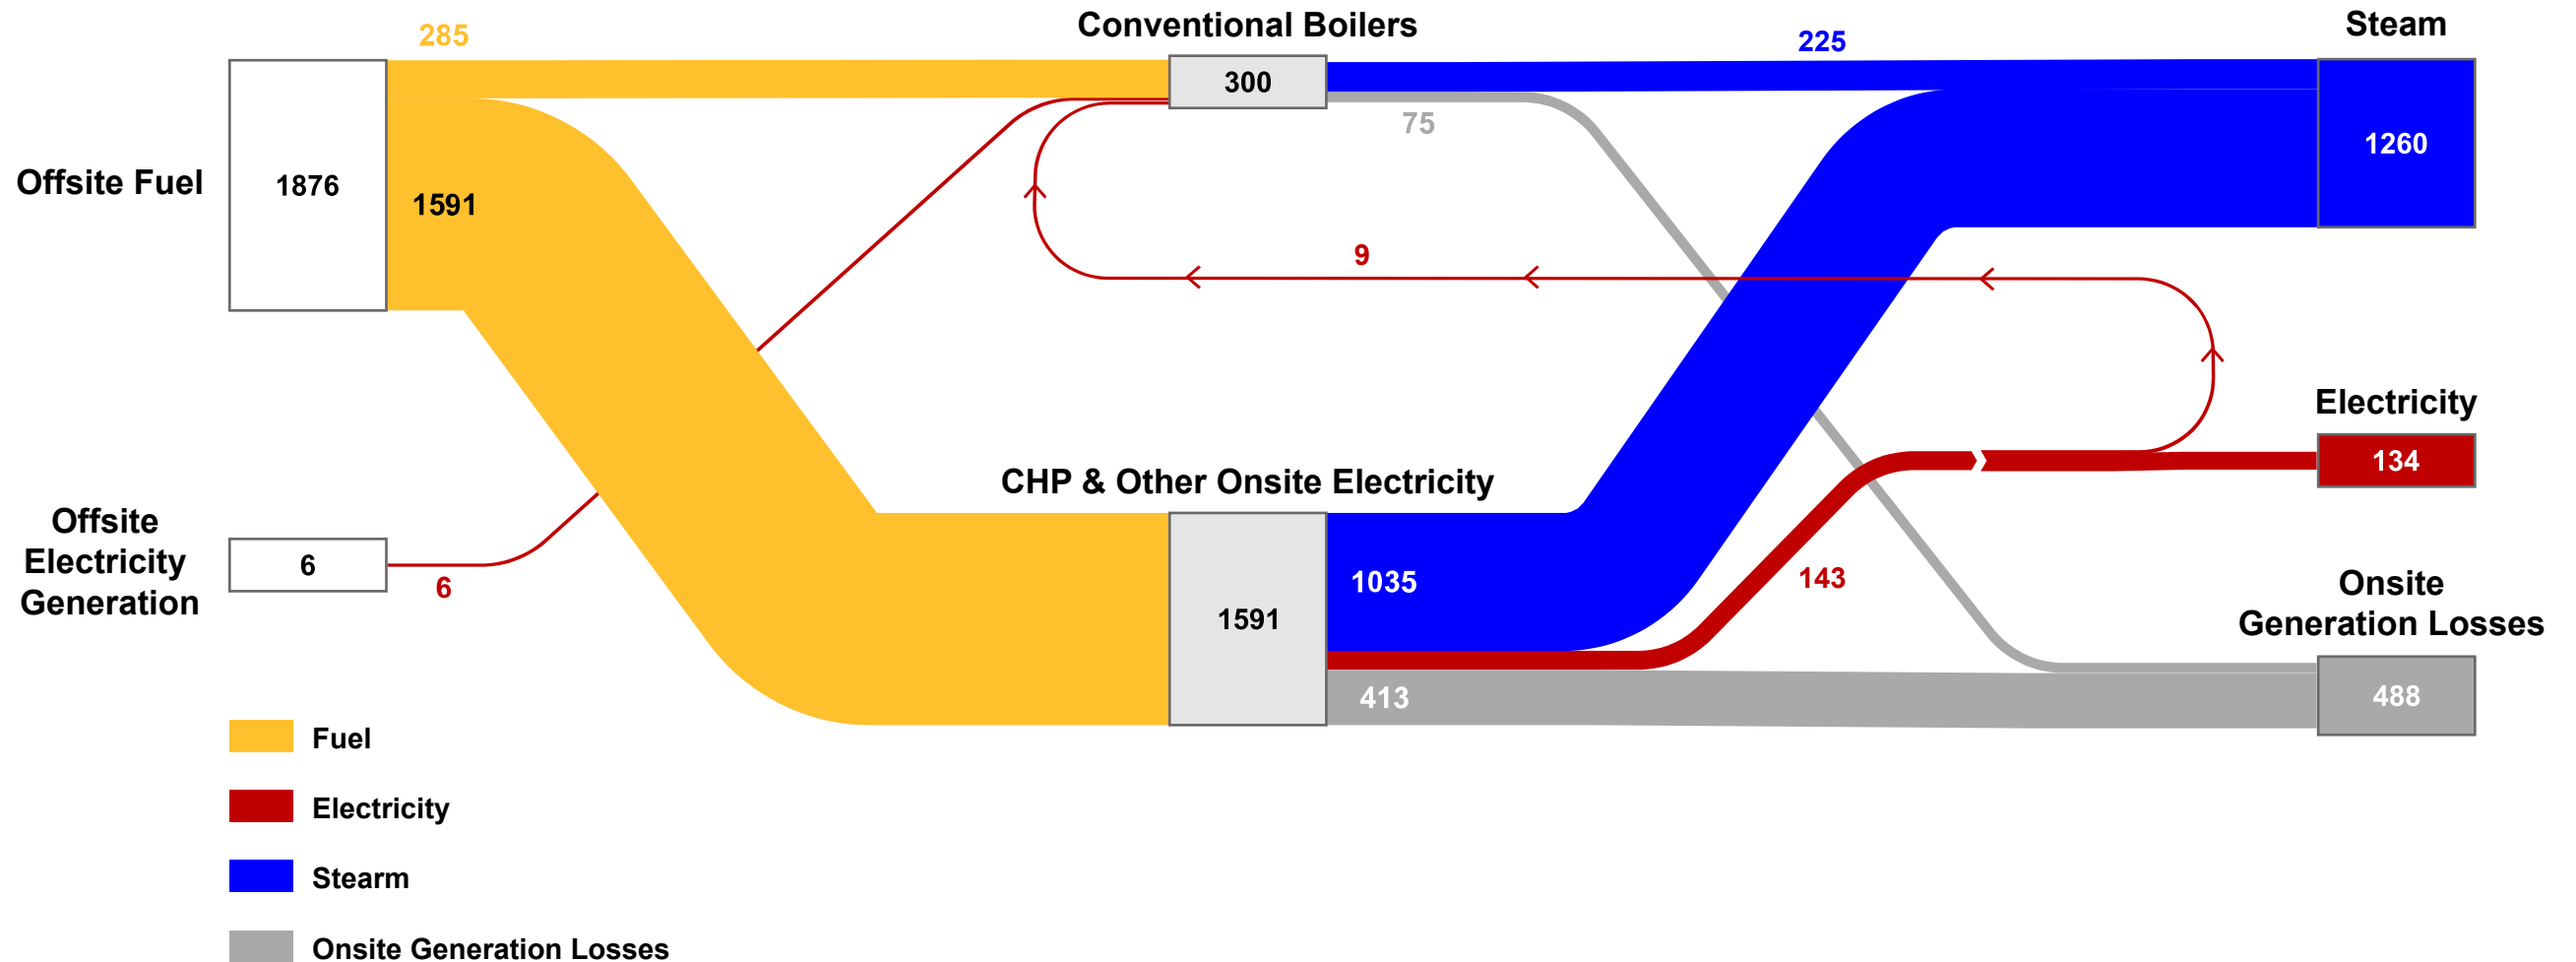

Forest Products (NAICS 321, 322) Energy Consumption and Loss (TBtu), 2018

Forest Products (NAICS 321, 322) Onsite Generation (TBtu), 2018

Values rounded to the nearest whole number

Forest Products (NAICS 321, 322) Process Energy (TBtu), 2018