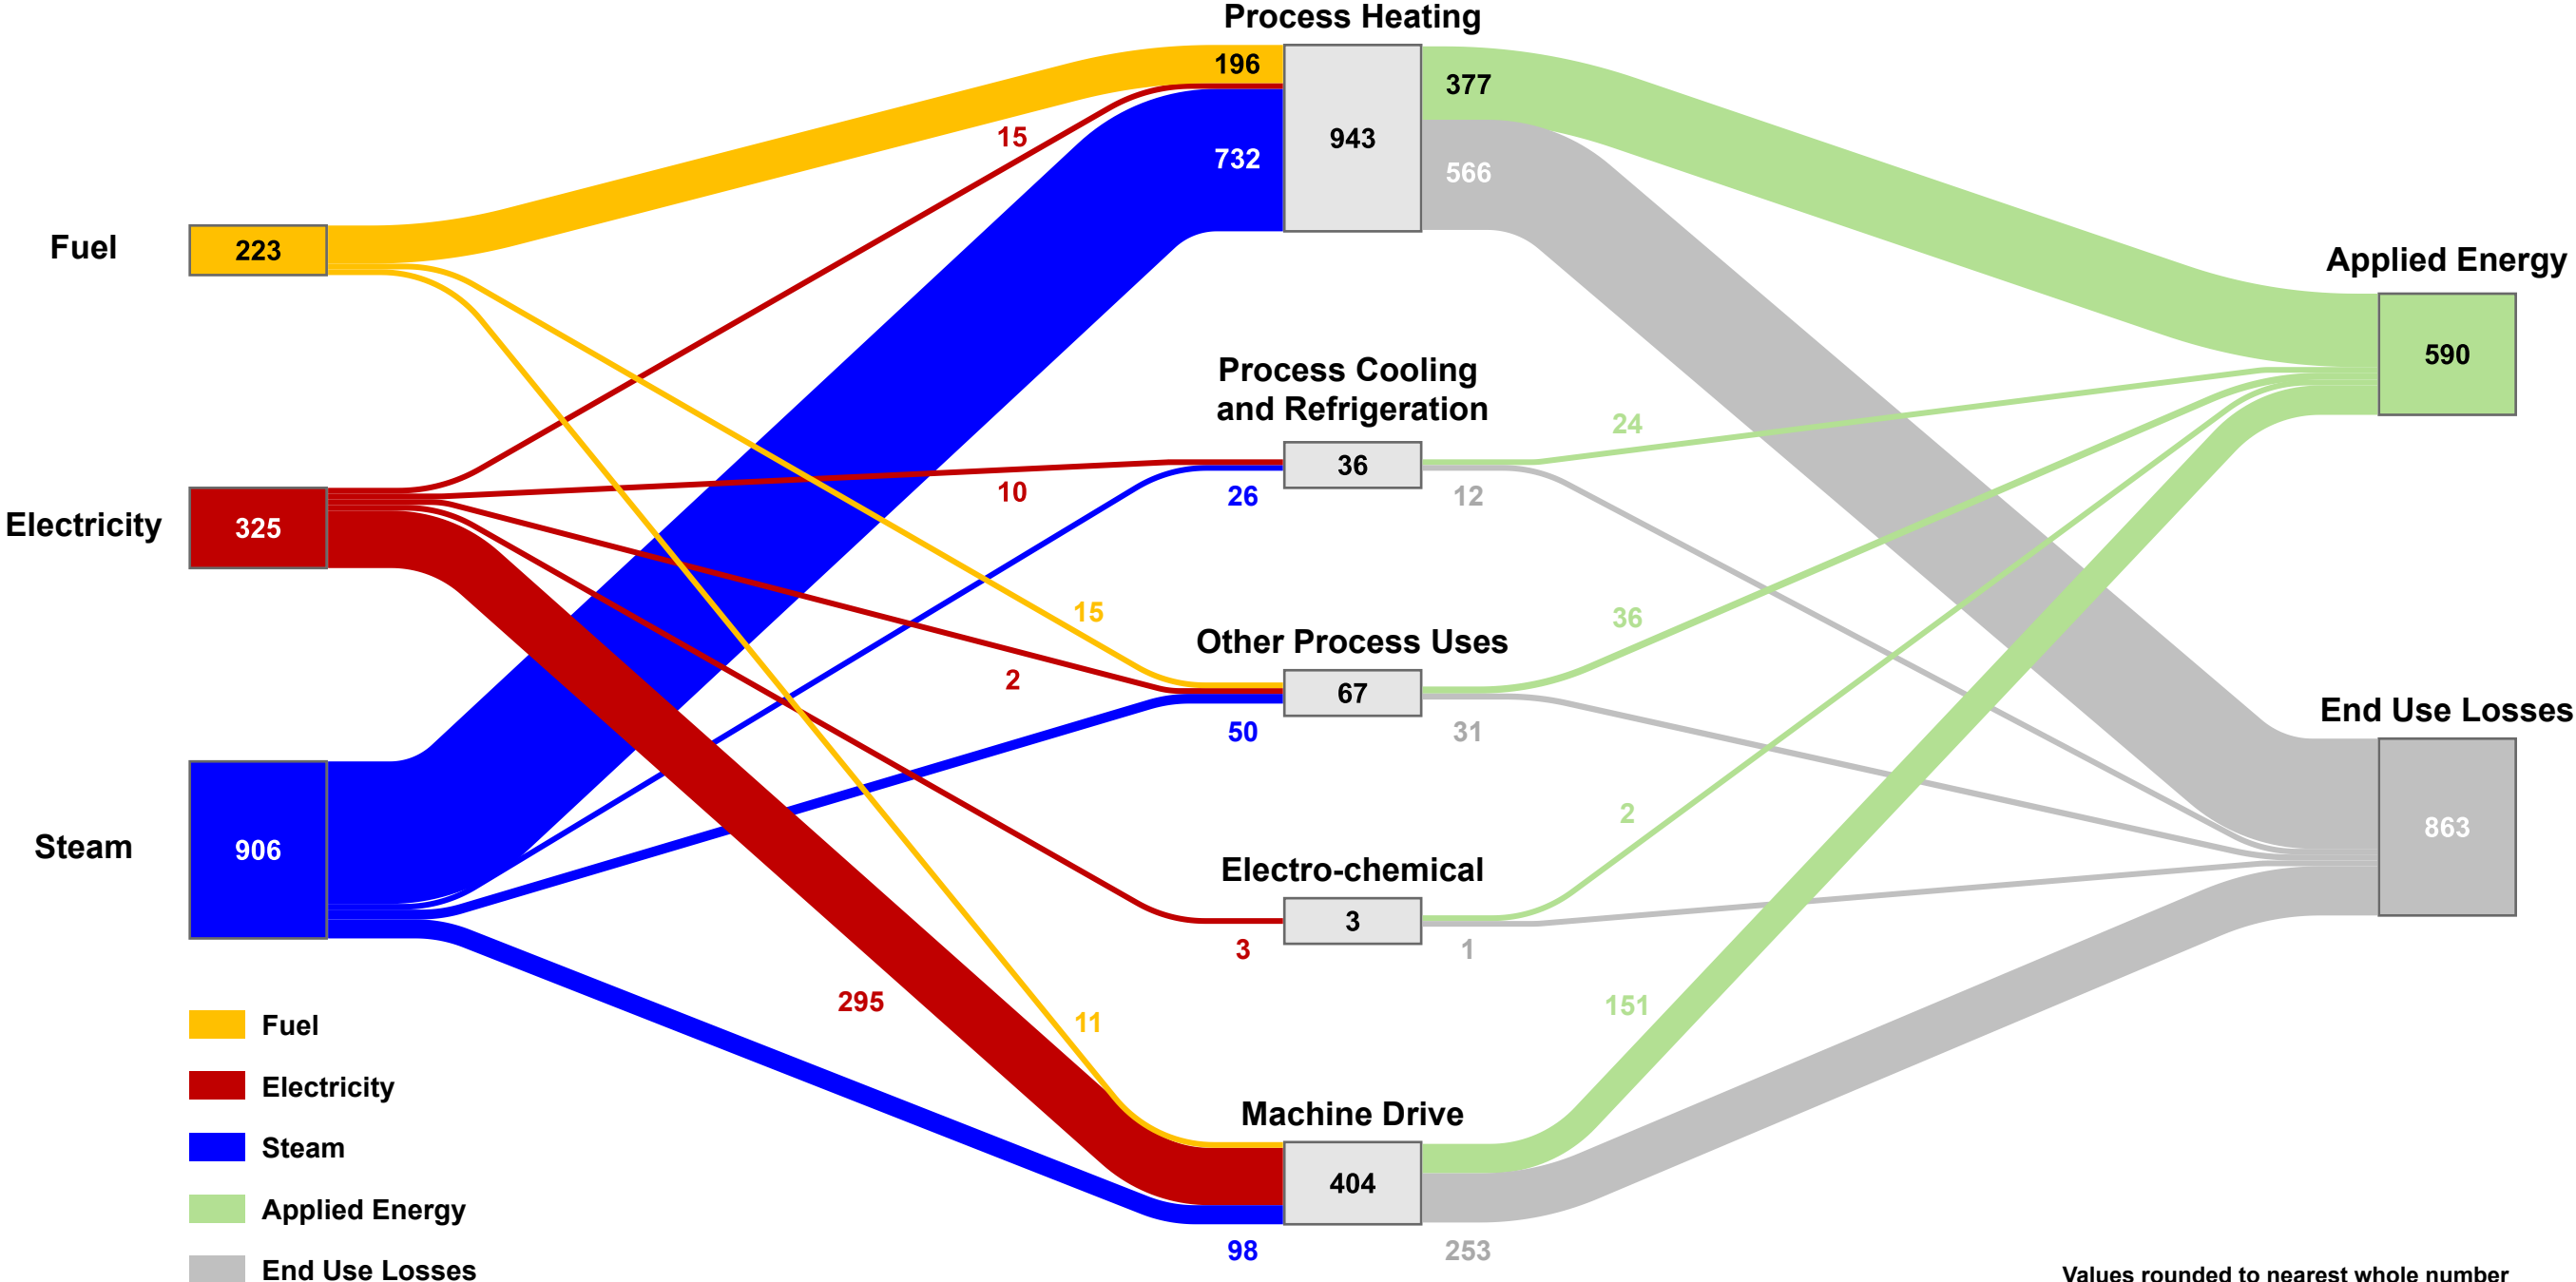

Forest Products (NAICS 321, 322) Energy Consumption and Loss (TBtu), 2018

Forest Products (NAICS 321, 322) Onsite Generation (TBtu), 2018

Values rounded to the nearest whole number

Forest Products (NAICS 321, 322) Process Energy (TBtu), 2018

Values rounded to nearest whole number

Forest Products (NAICS 321, 322) Nonprocess Energy (TBtu), 2018

Values rounded to the nearest whole number