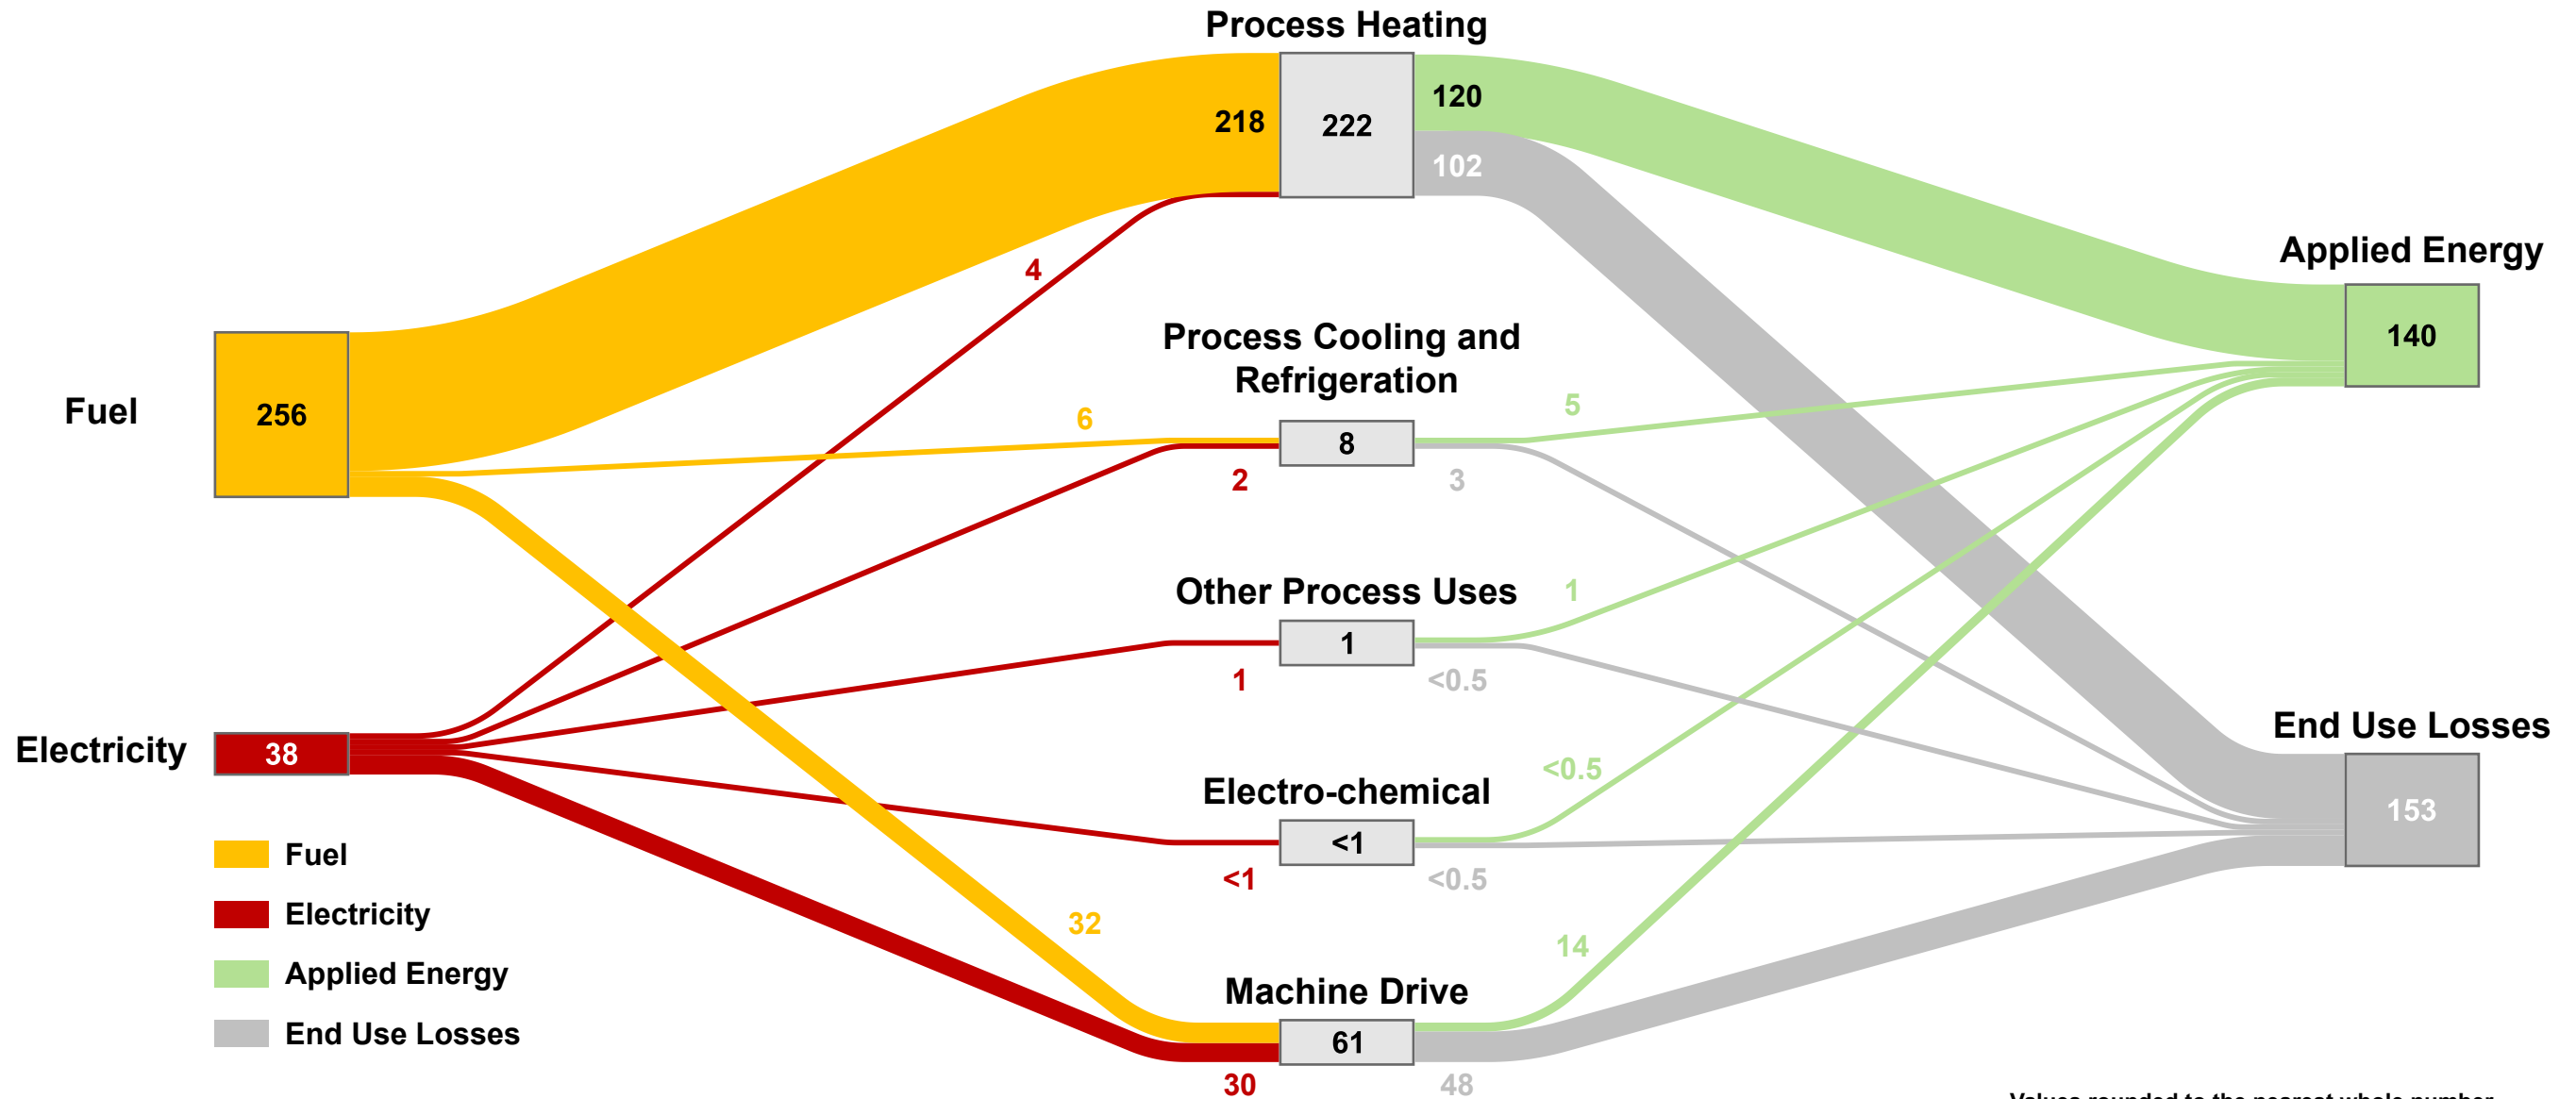

Cement (NAICS 327310)

Energy Consumption and Loss (TBtu), 2018

Values rounded to the nearest whole number

Cement (NAICS 327310)

Process Energy (TBtu), 2018

Values rounded to the nearest whole number

Cement (NAICS 327310)

Nonprocess Energy (TBtu), 2018

Values rounded to the nearest whole number