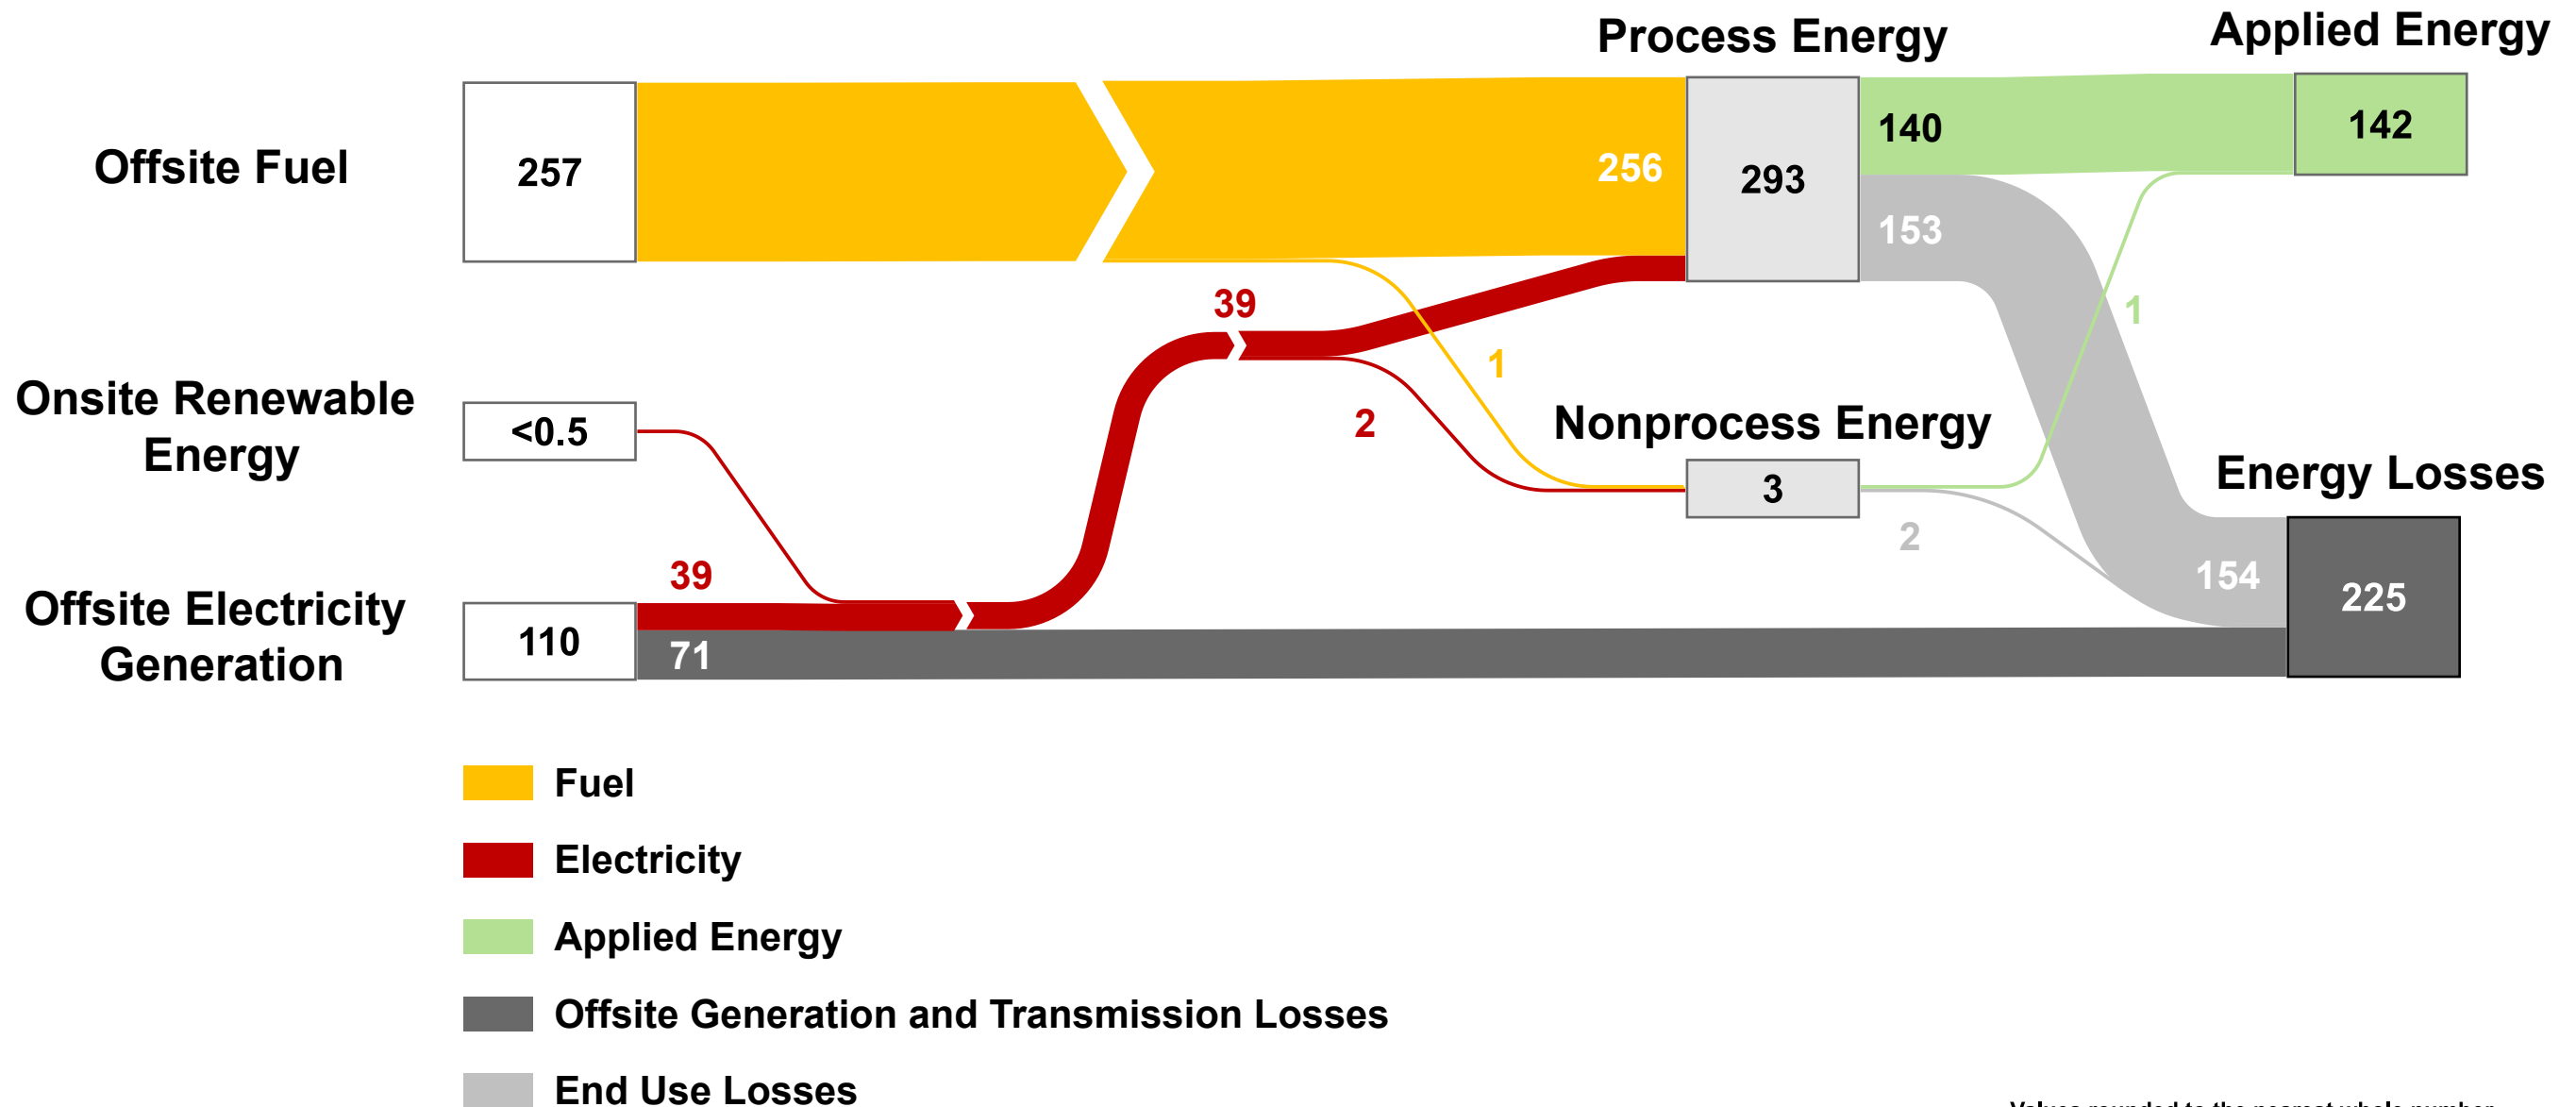

Cement (NAICS 327310)

Energy Consumption and Loss (TBtu), 2018

Values rounded to the nearest whole number

Cement (NAICS 327310)

Process Energy (TBtu), 2018

Values rounded to the nearest whole number

Cement (NAICS 327310)

Nonprocess Energy (TBtu), 2018

Values rounded to the nearest whole number