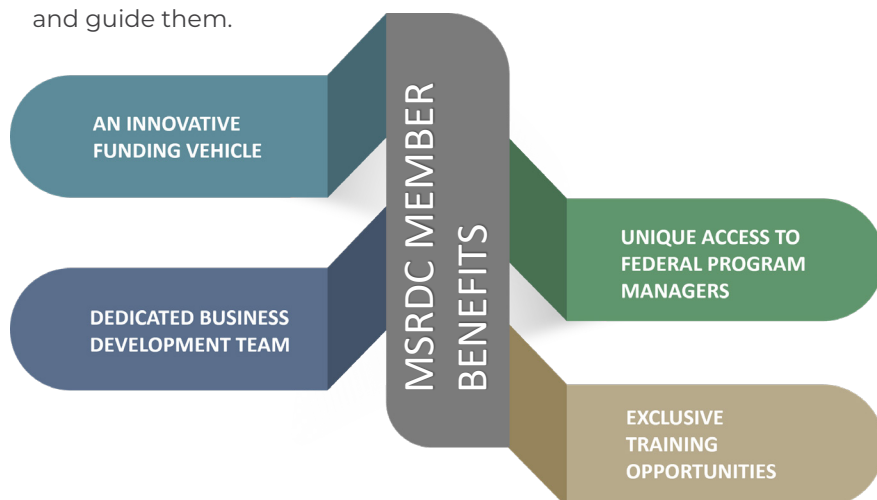

MSRDC

MSRDC Funding Vehicle:
Cooperative Agreement No. W911SR-14-2-0001

MSRDC connects HBCUs and other MSIs to critical resources that profoundly impact studies in the bio-chemical, machine learning, renewable energy, maritime, armaments, defense industries and more. The Consortium creates a collaborative environment of innovation, commercialization and technology leadership through basic, applied, and/or advanced technology development. We pioneer groundbreaking solutions that drive innovation forward.

Become A Member

Membership with MSRDC carries a unique and competitive advantage. Our innovative funding vehicle can directly negotiate with sponsoring government agencies for non-competed awards. Our team of experts work with members to accelerate and elevate their research from concept to prototype and beyond.

Member Benefits

- ◆ An Innovative Funding Vehicle: MSRDC's Cooperative Agreement (CA) gives our members a tool to build their own funding opportunities with any federal agency partner.
- ◆ Dedicated Business Development Team: Members can get their Research projects underway knowing that MSRDC's Team is ready and able to mentor and guide them.
- ◆ Unique Access to Federal Program Managers: Our members enjoy unique access to federal agencies and program managers.
- ◆ Exclusive Training Opportunities: We walk you through the process of identifying, soliciting, and winning federal awards and contracts.
- ◆ Awards are very quick with an average 90-day turn-around.