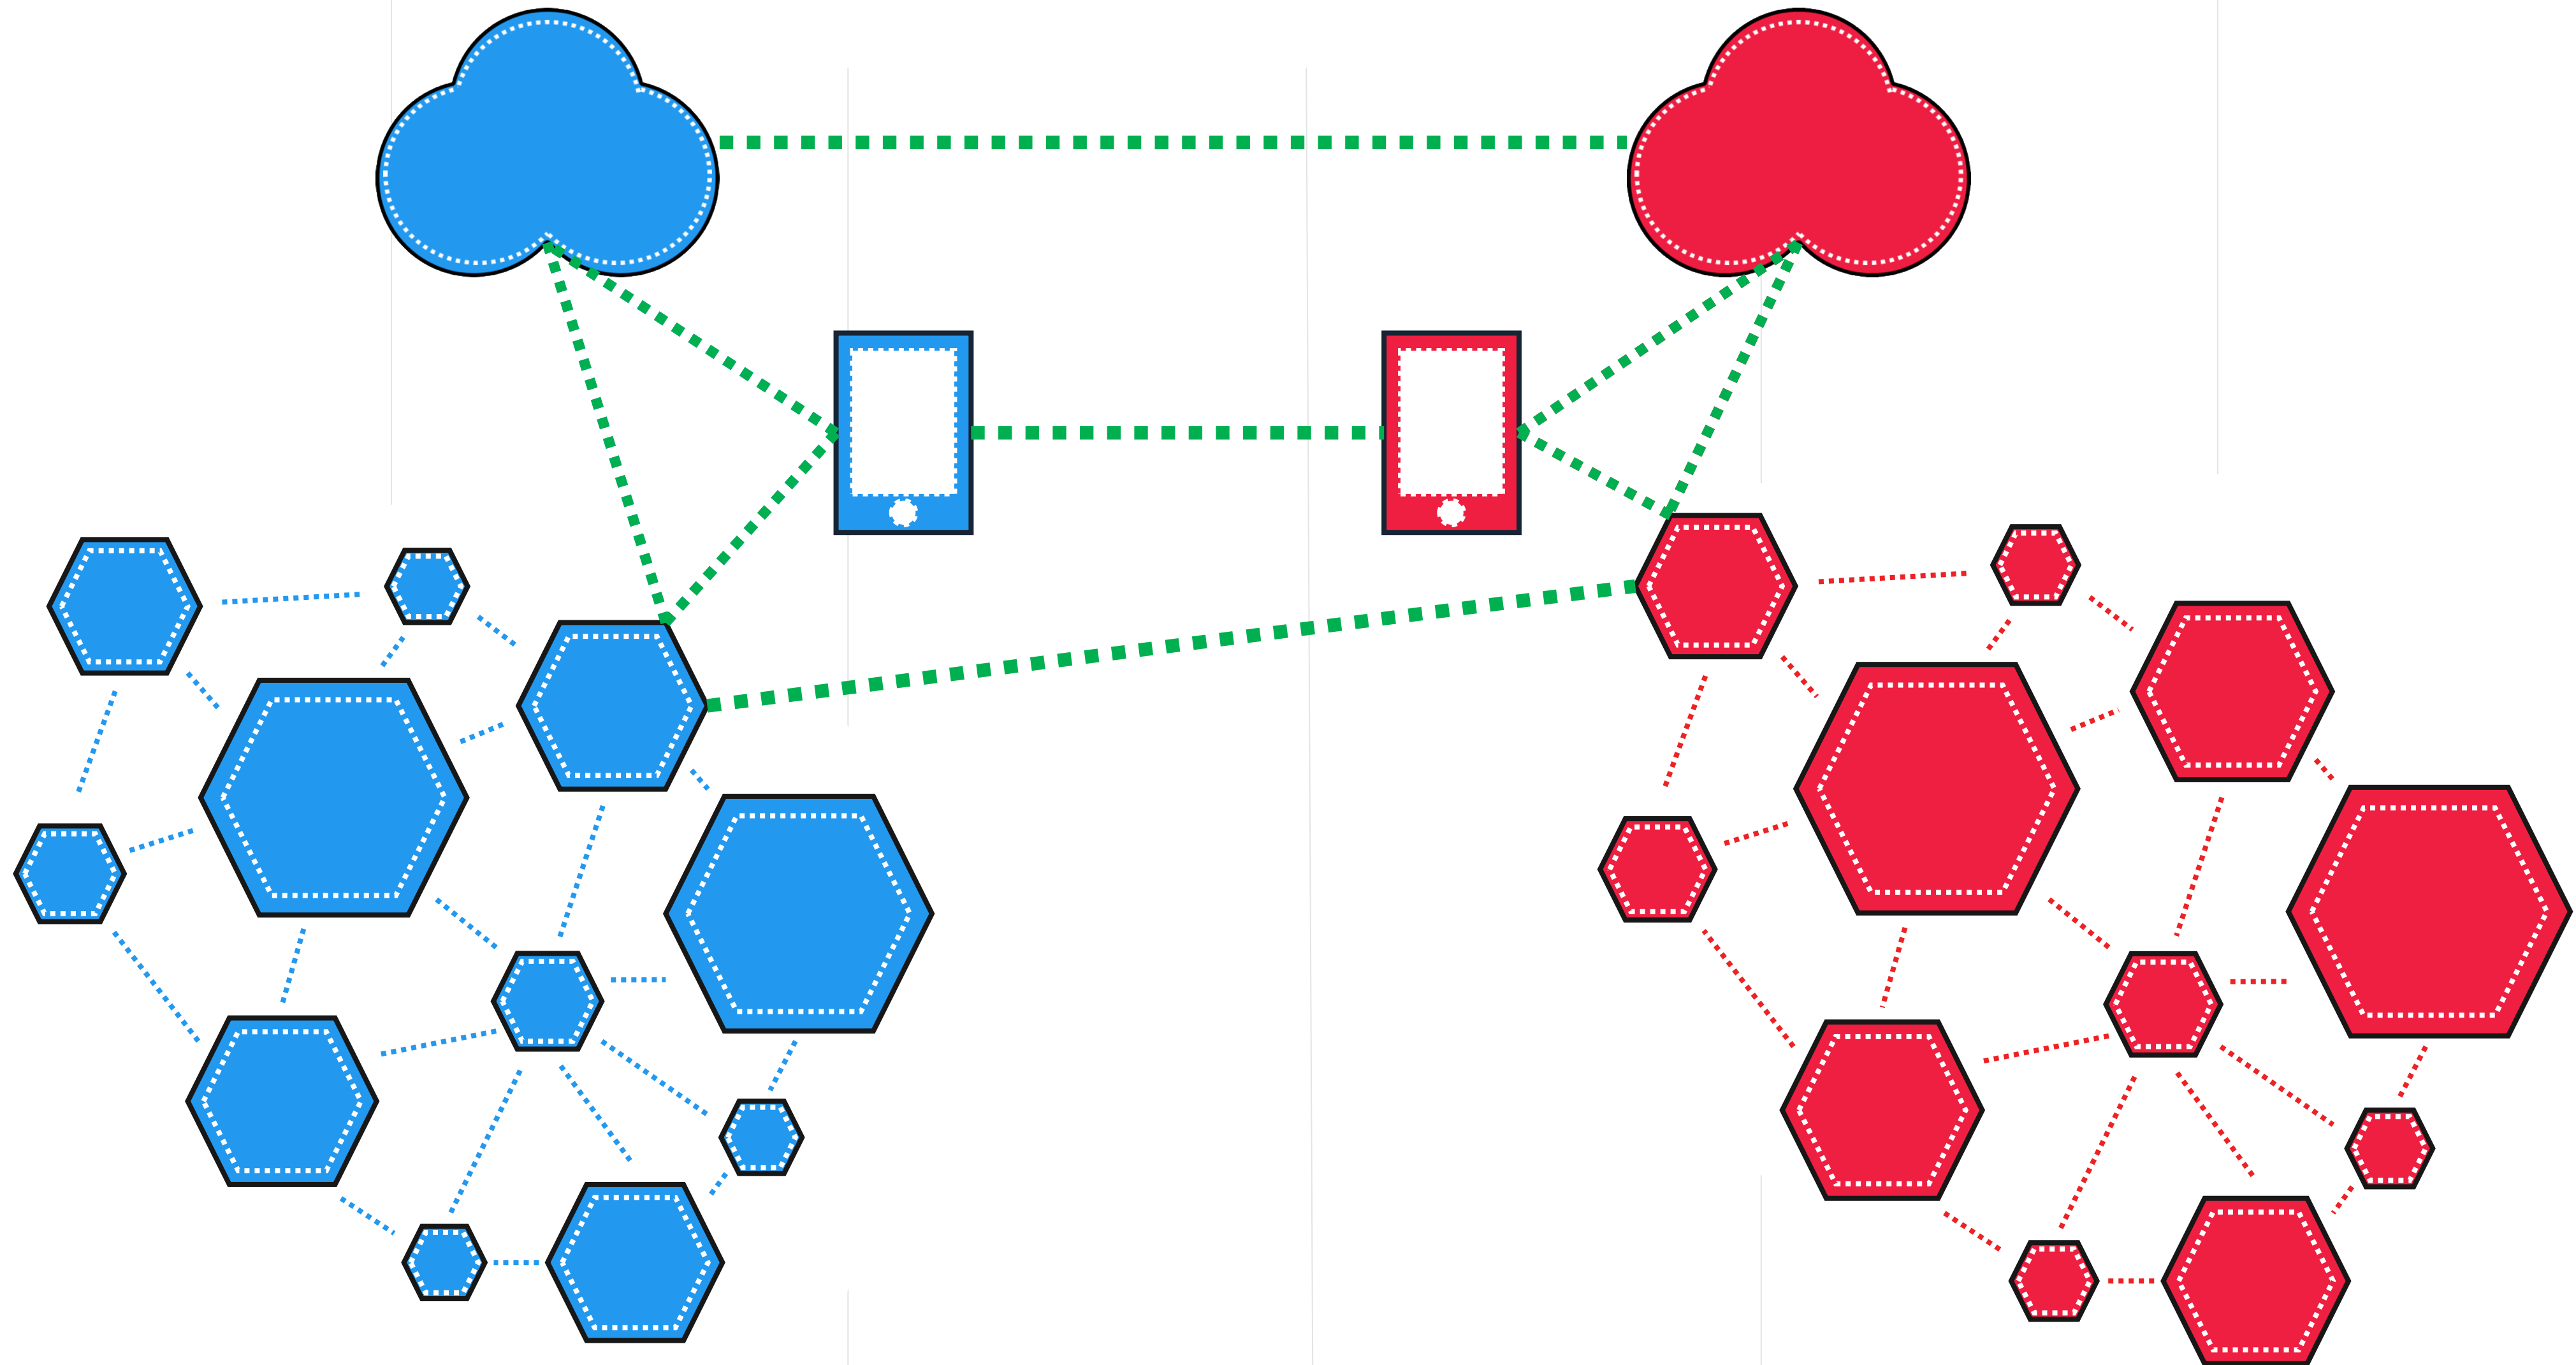

are we ready for
inter-luminaire
communication
convergence?

cortet™

**are we ready for
convergence?**

technically?
yes

wireless mesh networking is **ready**

good meshing is **efficient at scale**

good meshing is designed to **sleep**

good meshing has a **standard application layer**

modern **APIs** are **uniting** us

cortet™ by CEL

selected zigbee for:

- ✓ scalable meshing
- ✓ designed for sleepy devices
- ✓ standard application layer