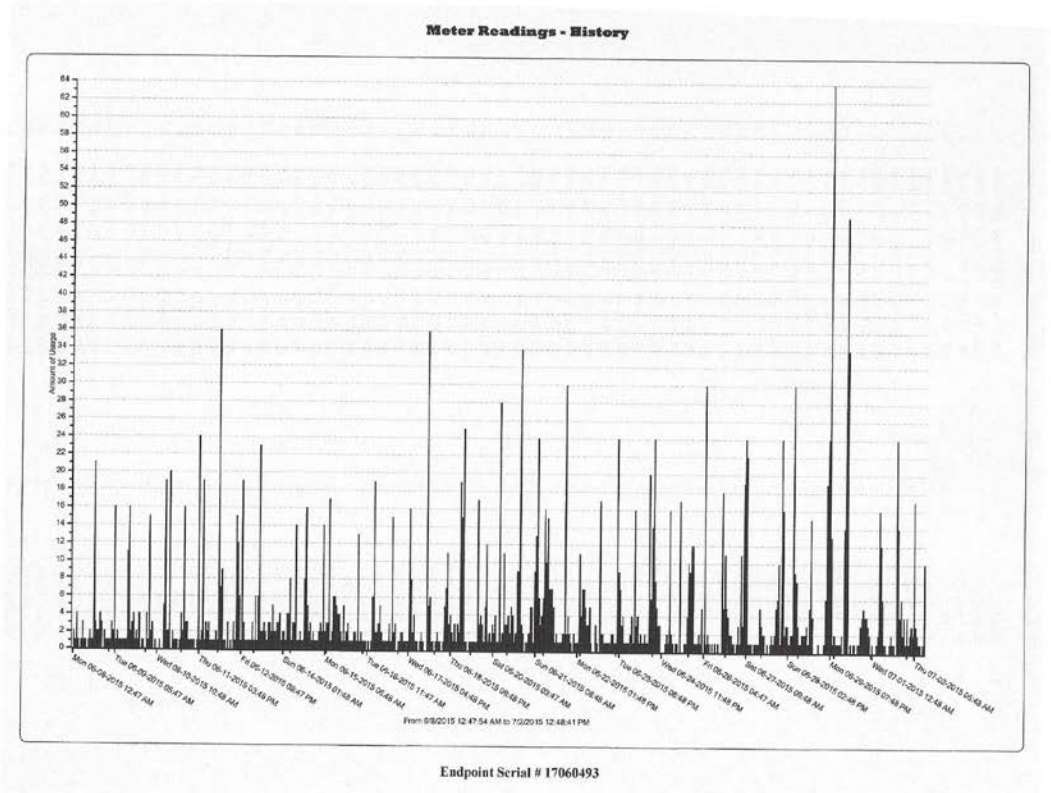

Alarms Events Menu Trends

Paraje Tank

14 : 45 : 58
7 / 24 / 2015

Prev Next User

Ack Alarm **Paraje Tank Comm. Okay**

High Level Alarm SP: **31 feet**

Low Level Alarm SP: **21.5 feet**

Paraje Tank Level: **28.8 Feet**

Paraje Tank Selected

Paraje Tank Casa Blanca Tank

Stop Lead Pump Level SP: **30 feet** Start Lead Pump Level SP: **27.5 feet** **Start Lead**

Stop Lag-1 Pump Level SP: **30 feet** Start Lag-1 Pump Level SP: **27.5 feet** **Start Lag-1**

Stop Lag-2 Pump Level SP: **30 feet** Start Lag-2 Pump Level SP: **27.5 feet** **Start Lag-2**

Stop Lag-3 Pump Level SP: **29 feet** Start Lag-3 Pump Level SP: **26 feet**

Reset

Category	Severity
Point State	High