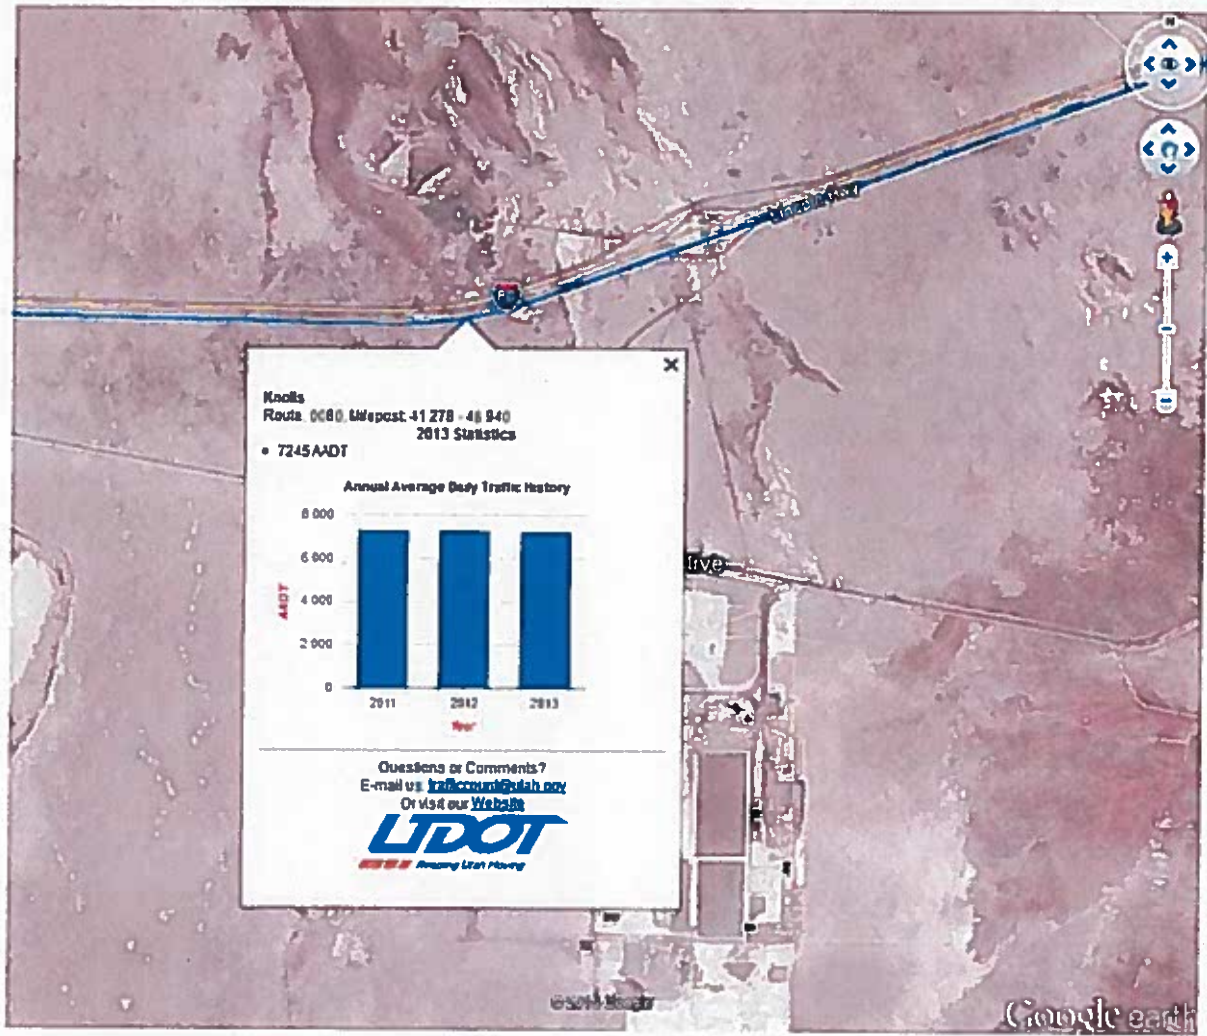

UDOT (Utah Department of Transportation), 2015, Traffic Maps AADT (available at <http://www.dot.utah.gov/main/f?p=100:pg:0:V,T:528>).

Interstate 80 north of Clive, UT
Utah Department of Transportation