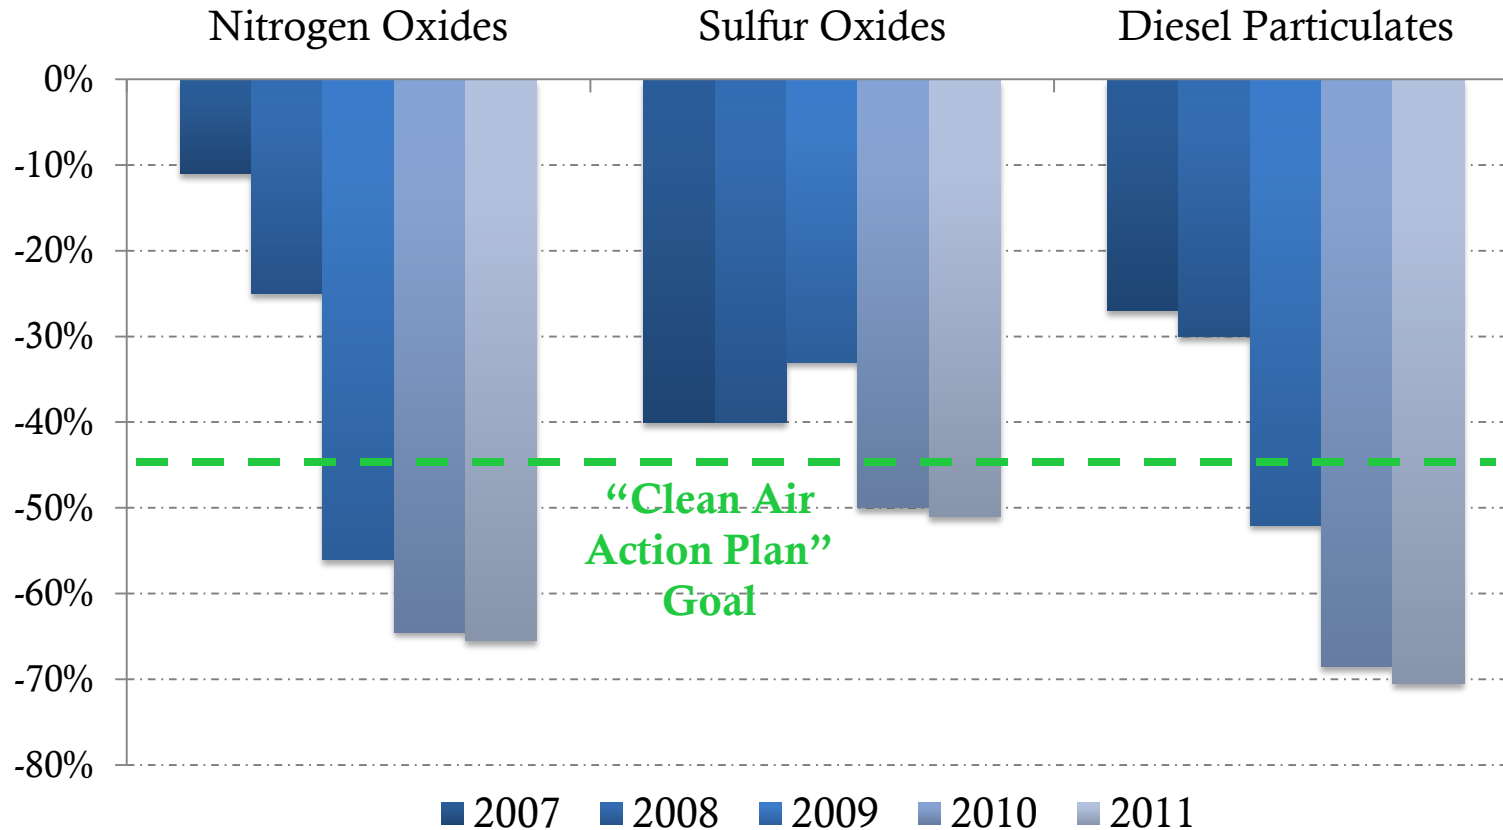

Reduction in Toxic Emissions, Port of LA

Percentage Change from 2005 Baseline