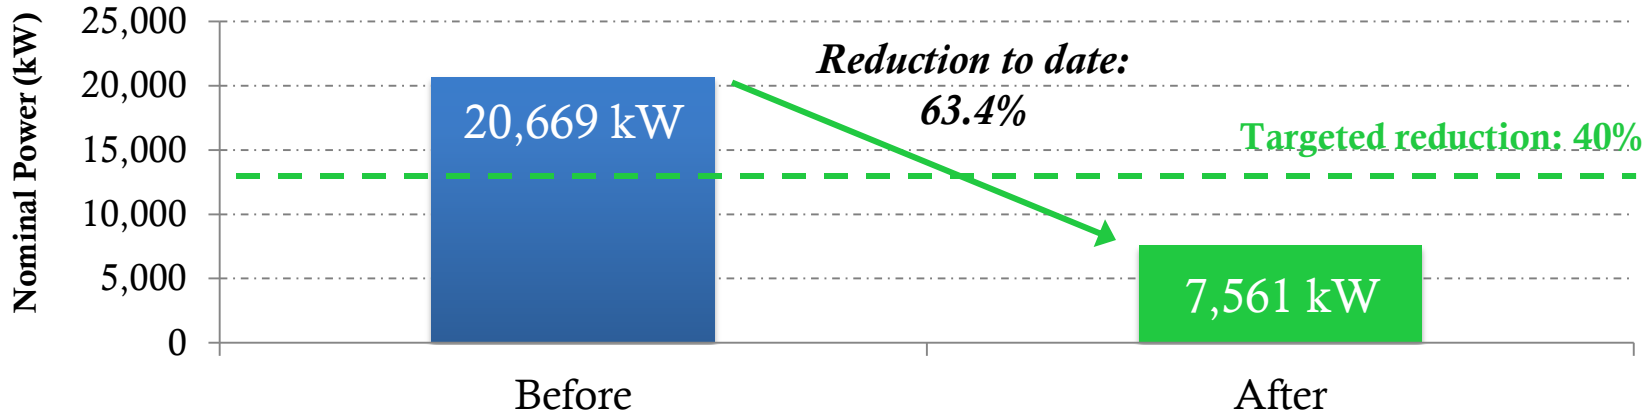

Pine Tree
The nation's largest
municipally owned
wind farm

Total Electricity Generated from Renewables

Percentage Share

Mayor Antonio R.
Villaraigosa

Port of LA: Clean Trucks Program

Reduction in Toxic Emissions, Port of LA

Percentage Change from 2005 Baseline

Energy Savings from LED Street Light Retrofits

Mayor Antonio R.
Villaraigosa

CicLAvia, 2011