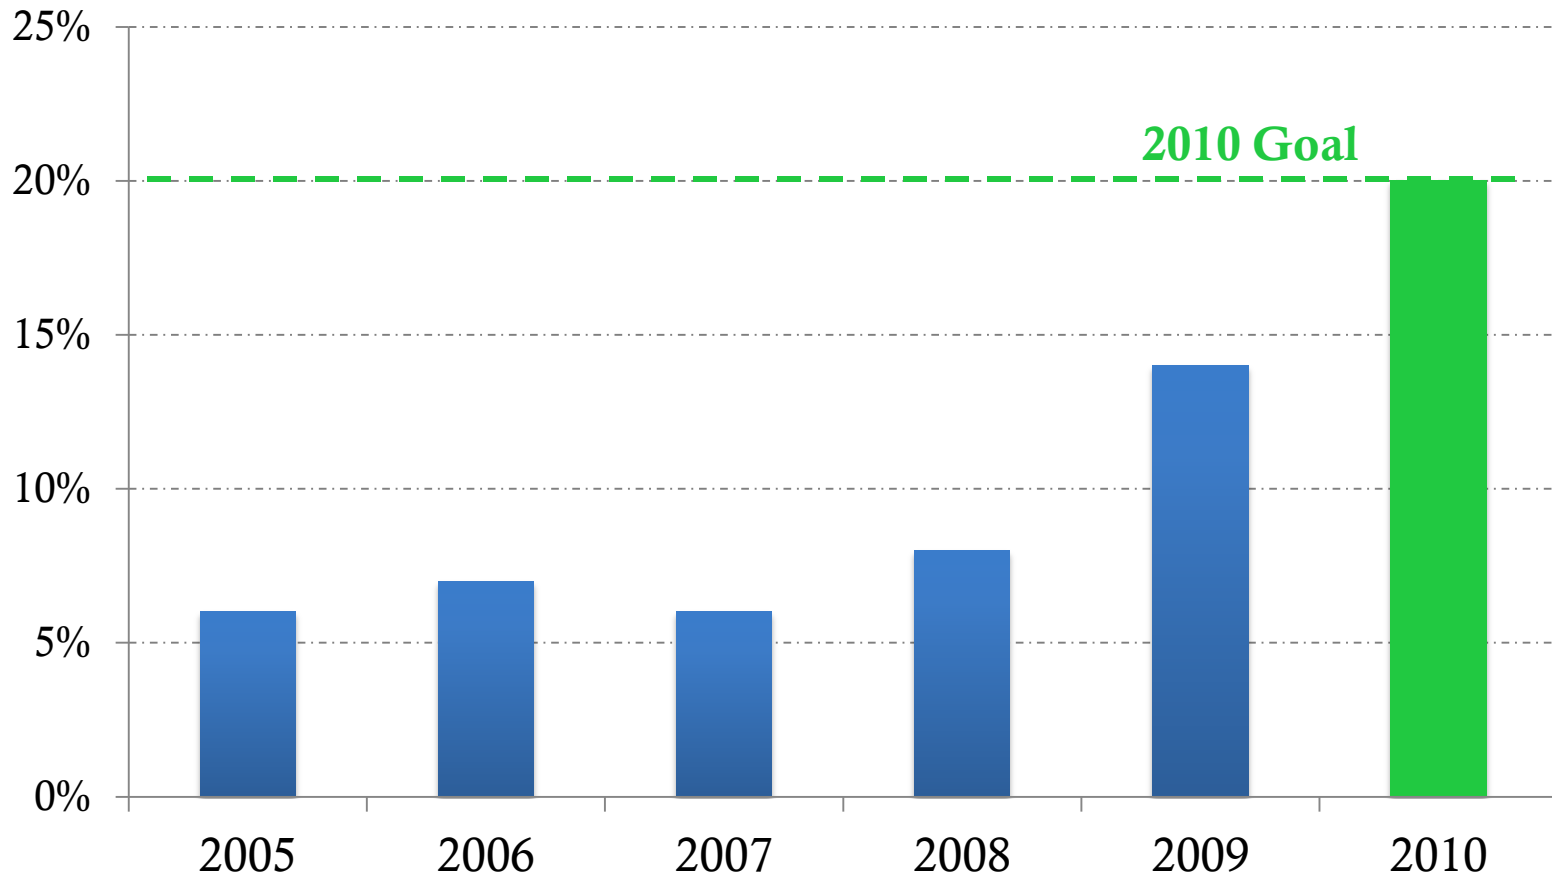

Mayor Antonio Villaraigosa

When Cities Lead:
The Los Angeles Experience

Mayor Antonio R.
Villaraigosa

Reduction in Total Greenhouse Gas Emissions

Percentage Change from 1990 Baseline

Mayor Antonio R.
Villaraigosa

Pine Tree
The nation's largest
municipally owned
wind farm

Total Electricity Generated from Renewables

Percentage Share

Mayor Antonio R.
Villaraigosa

Port of LA: Clean Trucks Program

Reduction in Toxic Emissions, Port of LA